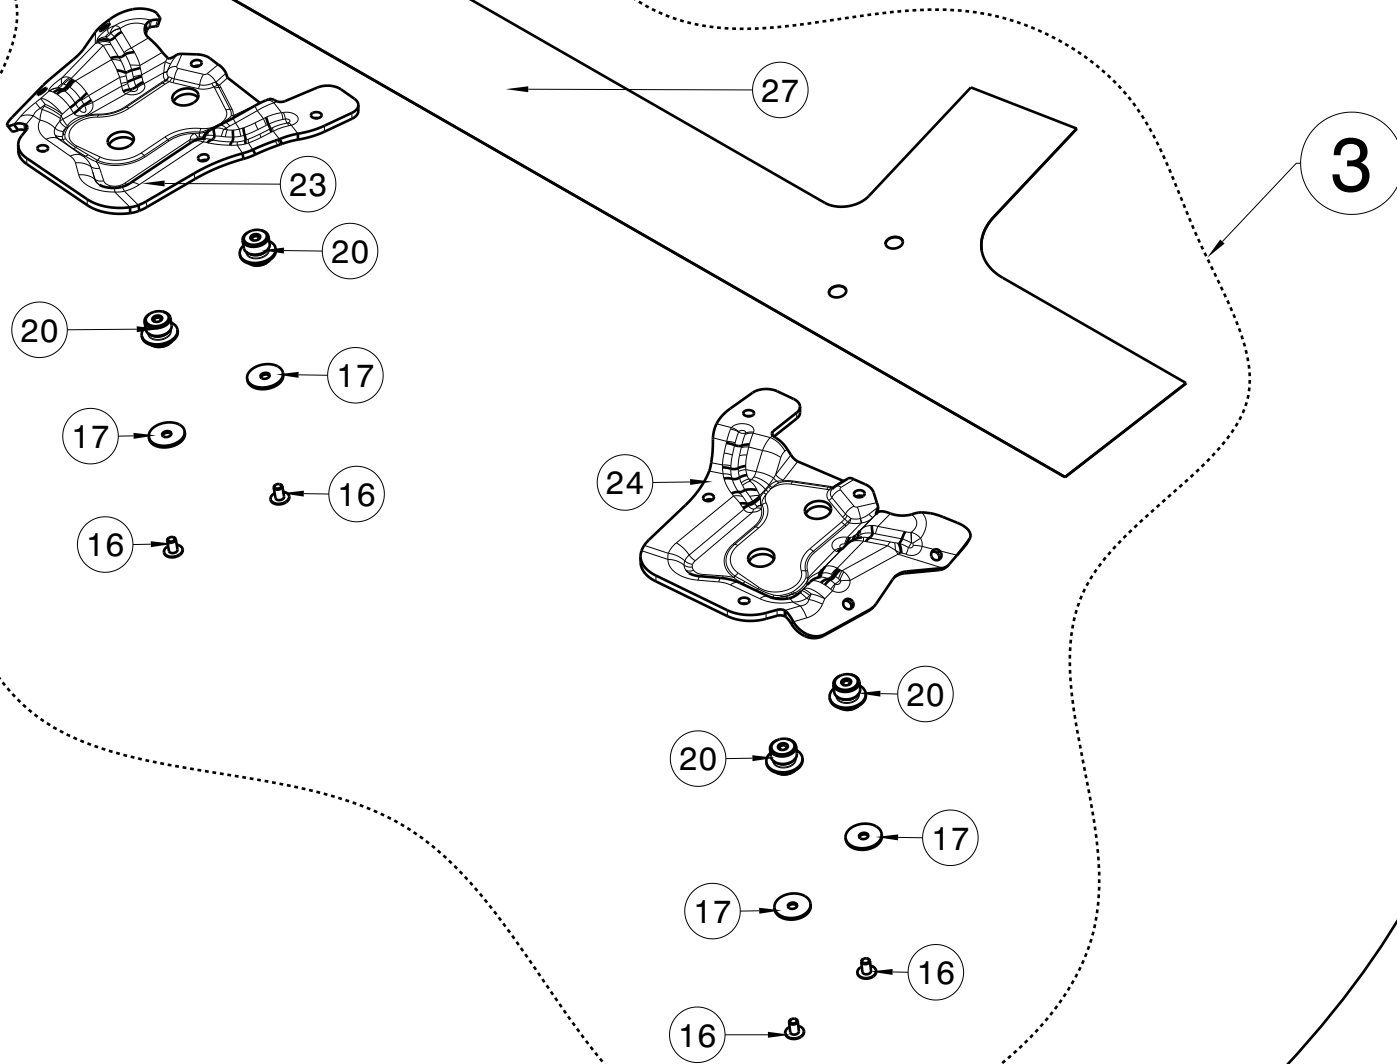

### M4 (G82)

### M3 (G80)

### M2 (G87)

No.	SalesCode	Description	Qty.
1	WI-BM/CA/1/G	rear CA wing	1
2	P-HF1481	bracket CA Set	1
3	P-HF1482	bracket CA Set	1
4	P-HF1523	bracket SS Set	1
5	WI-BM/CA/1/G/1	rear CA wing R.D.	1
6	P-X325	bracket set	1
7	P-HF1502	drilling plate jig BMW M3(G80)	1
8	P-HP07/L	heat foil left	1
9	P-HP07/R	heat foil right	1
10	P-DR195	washer	4
11	P-FB210	bolt	4
12	P-HF1498	gasket 5,00x1,50	3
13	P-FB209	bolt	3
14	P-FB217	bolt	1
15	P-HF1500	bolt	1
16	P-FB105	bolt	4
17	P-DR65	washer SS	4
18	P-FB215	bolt	12
19	P-FN32	nut	12
20	P-DR196	plug SS	4
21	P-DR197	bush	4
22	P-HF1499	gasket D19,1/D15,5x1,2	4
23	P-HF1481/L	carbon plate	1
24	P-HF1481/R	carbon plate	1
25	P-HF1482/L	carbon plate	1
26	P-HF1482/R	carbon plate	1
27	P-HF1501	drilling plate jig BMW M4(G82)	1
28	P-HF1523/L	carbon plate	1
29	P-HF1523/R	carbon plate	1
30	P-HF1522	drilling plate jig BMW M2(G87)	1