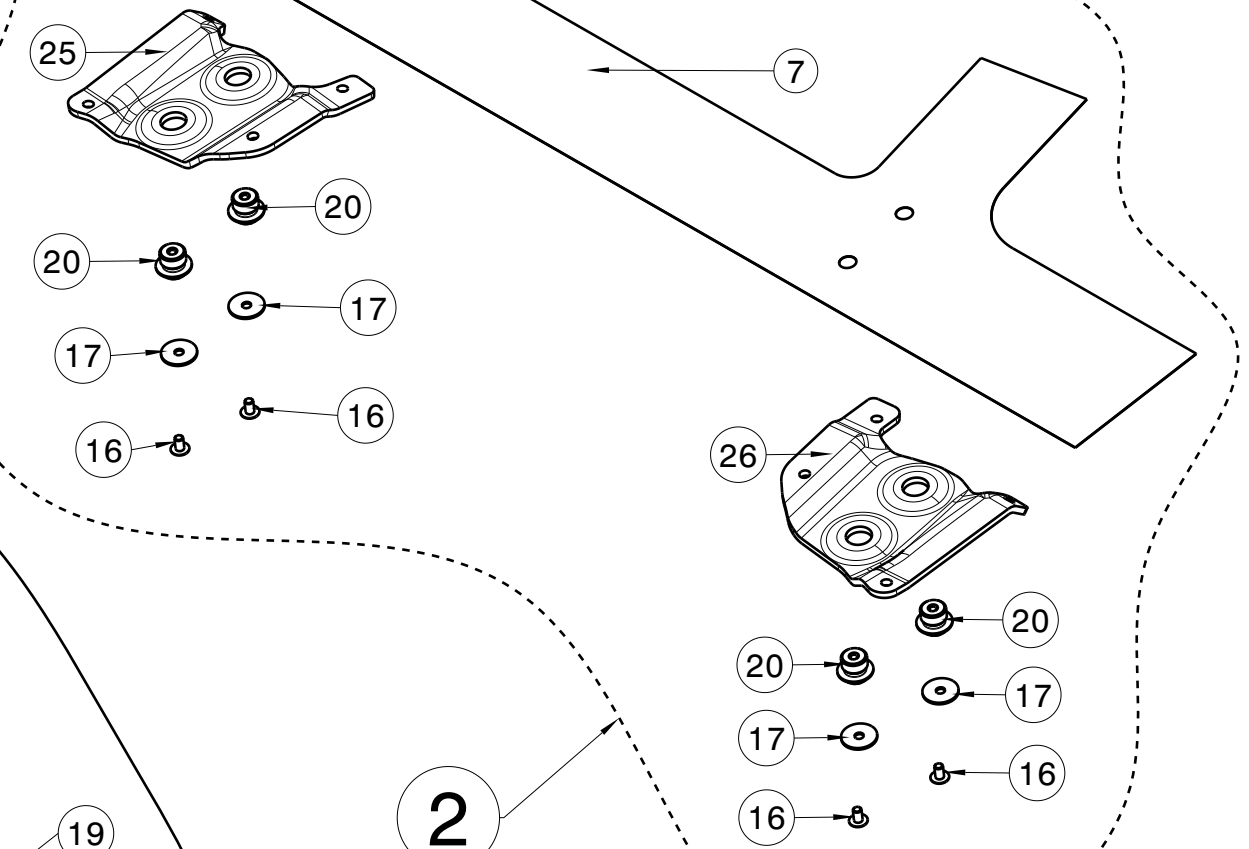

### M4 (G82)

### M3 (G80)

### M2 (G87)

No.	SalesCode	Description	Qty.
1	WI-BM/CA/1/G	rear CA wing	1
2	P-HF1481	bracket CA Set	1
3	P-HF1482	bracket CA Set	1
4	P-HF1523	bracket SS Set	1
5	WI-BM/CA/1/G/1	rear CA wing R.D.	1
6	P-X325	bracket set	1
7	P-HF1502	drilling plate jig BMW M3(G80)	1
8	P-HP07/L	heat foil left	1
9	P-HP07/R	heat foil right	1
10	P-DR195	washer	4
11	P-FB210	bolt	4
12	P-HF1498	gasket 5,00x1,50	3
13	P-FB209	bolt	3
14	P-FB217	bolt	1
15	P-HF1500	bolt	1
16	P-FB105	bolt	4
17	P-DR65	washer SS	4
18	P-FB215	bolt	12
19	P-FN32	nut	12
20	P-DR196	plug SS	4
21	P-DR197	bush	4
22	P-HF1499	gasket D19,1/D15,5x1,2	4
23	P-HF1481/L	carbon plate	1
24	P-HF1481/R	carbon plate	1
25	P-HF1482/L	carbon plate	1
26	P-HF1482/R	carbon plate	1
27	P-HF1501	drilling plate jig BMW M4(G82)	1
28	P-HF1523/L	carbon plate	1
29	P-HF1523/R	carbon plate	1
30	P-HF1522	drilling plate jig BMW M2(G87)	1