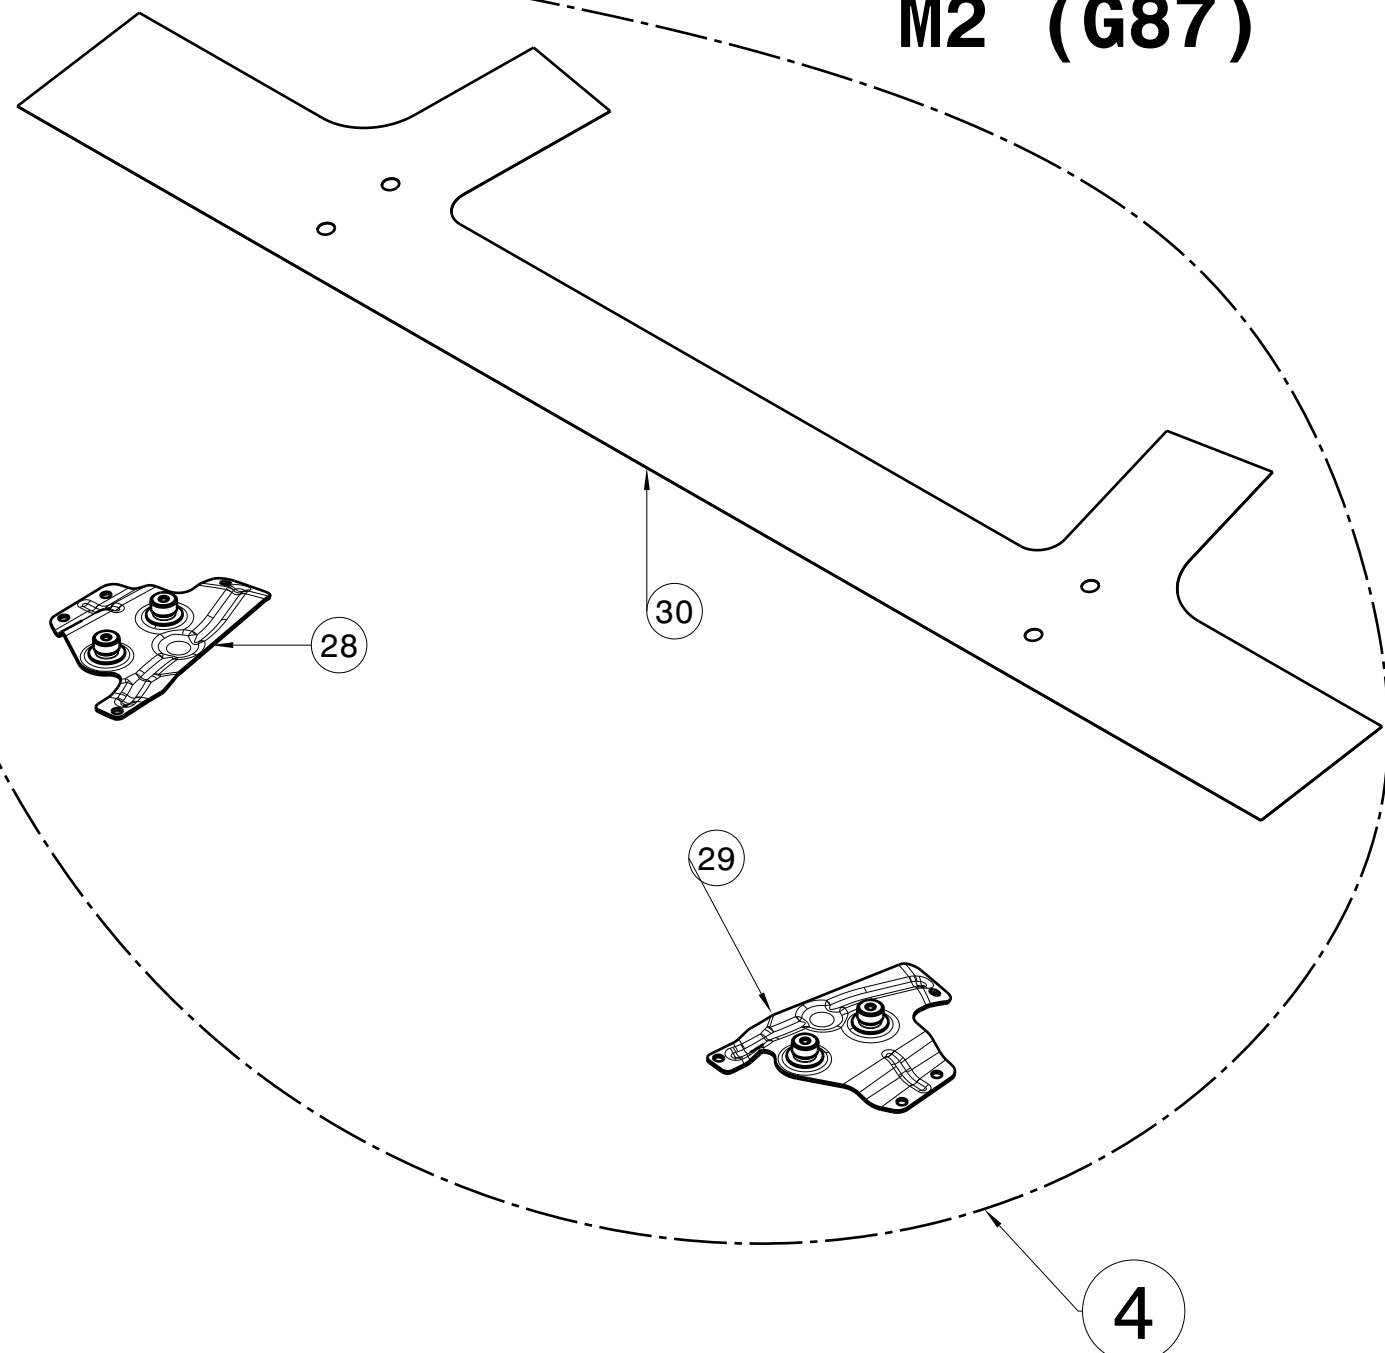

### M4 (G82)

### M3 (G80)

### M2 (G87)

No.	SalesCode	Description	Qty.
1	WI-BM/CA/1/G	rear CA wing	1
2	P-HF1481	bracket CA Set	1
3	P-HF1482	bracket CA Set	1
4	P-HF1523	bracket SS Set	1
5	WI-BM/CA/1/G/1	rear CA wing R.D.	1
6	P-X325	bracket set	1
7	P-HF1502	drilling plate jig BMW M3(G80)	1
8	P-HP07/L	heat foil left	1
9	P-HP07/R	heat foil right	1
10	P-DR195	washer	4
11	P-FB210	bolt	4
12	P-HF1498	gasket 5,00x1,50	3
13	P-FB209	bolt	3
14	P-FB217	bolt	1
15	P-HF1500	bolt	1
16	P-FB105	bolt	4
17	P-DR65	washer SS	4
18	P-FB215	bolt	12
19	P-FN32	nut	12
20	P-DR196	plug SS	4
21	P-DR197	bush	4
22	P-HF1499	gasket D19,1/D15,5x1,2	4
23	P-HF1481/L	carbon plate	1
24	P-HF1481/R	carbon plate	1
25	P-HF1482/L	carbon plate	1
26	P-HF1482/R	carbon plate	1
27	P-HF1501	drilling plate jig BMW M4(G82)	1
28	P-HF1523/L	carbon plate	1
29	P-HF1523/R	carbon plate	1
30	P-HF1522	drilling plate jig BMW M2(G87)	1