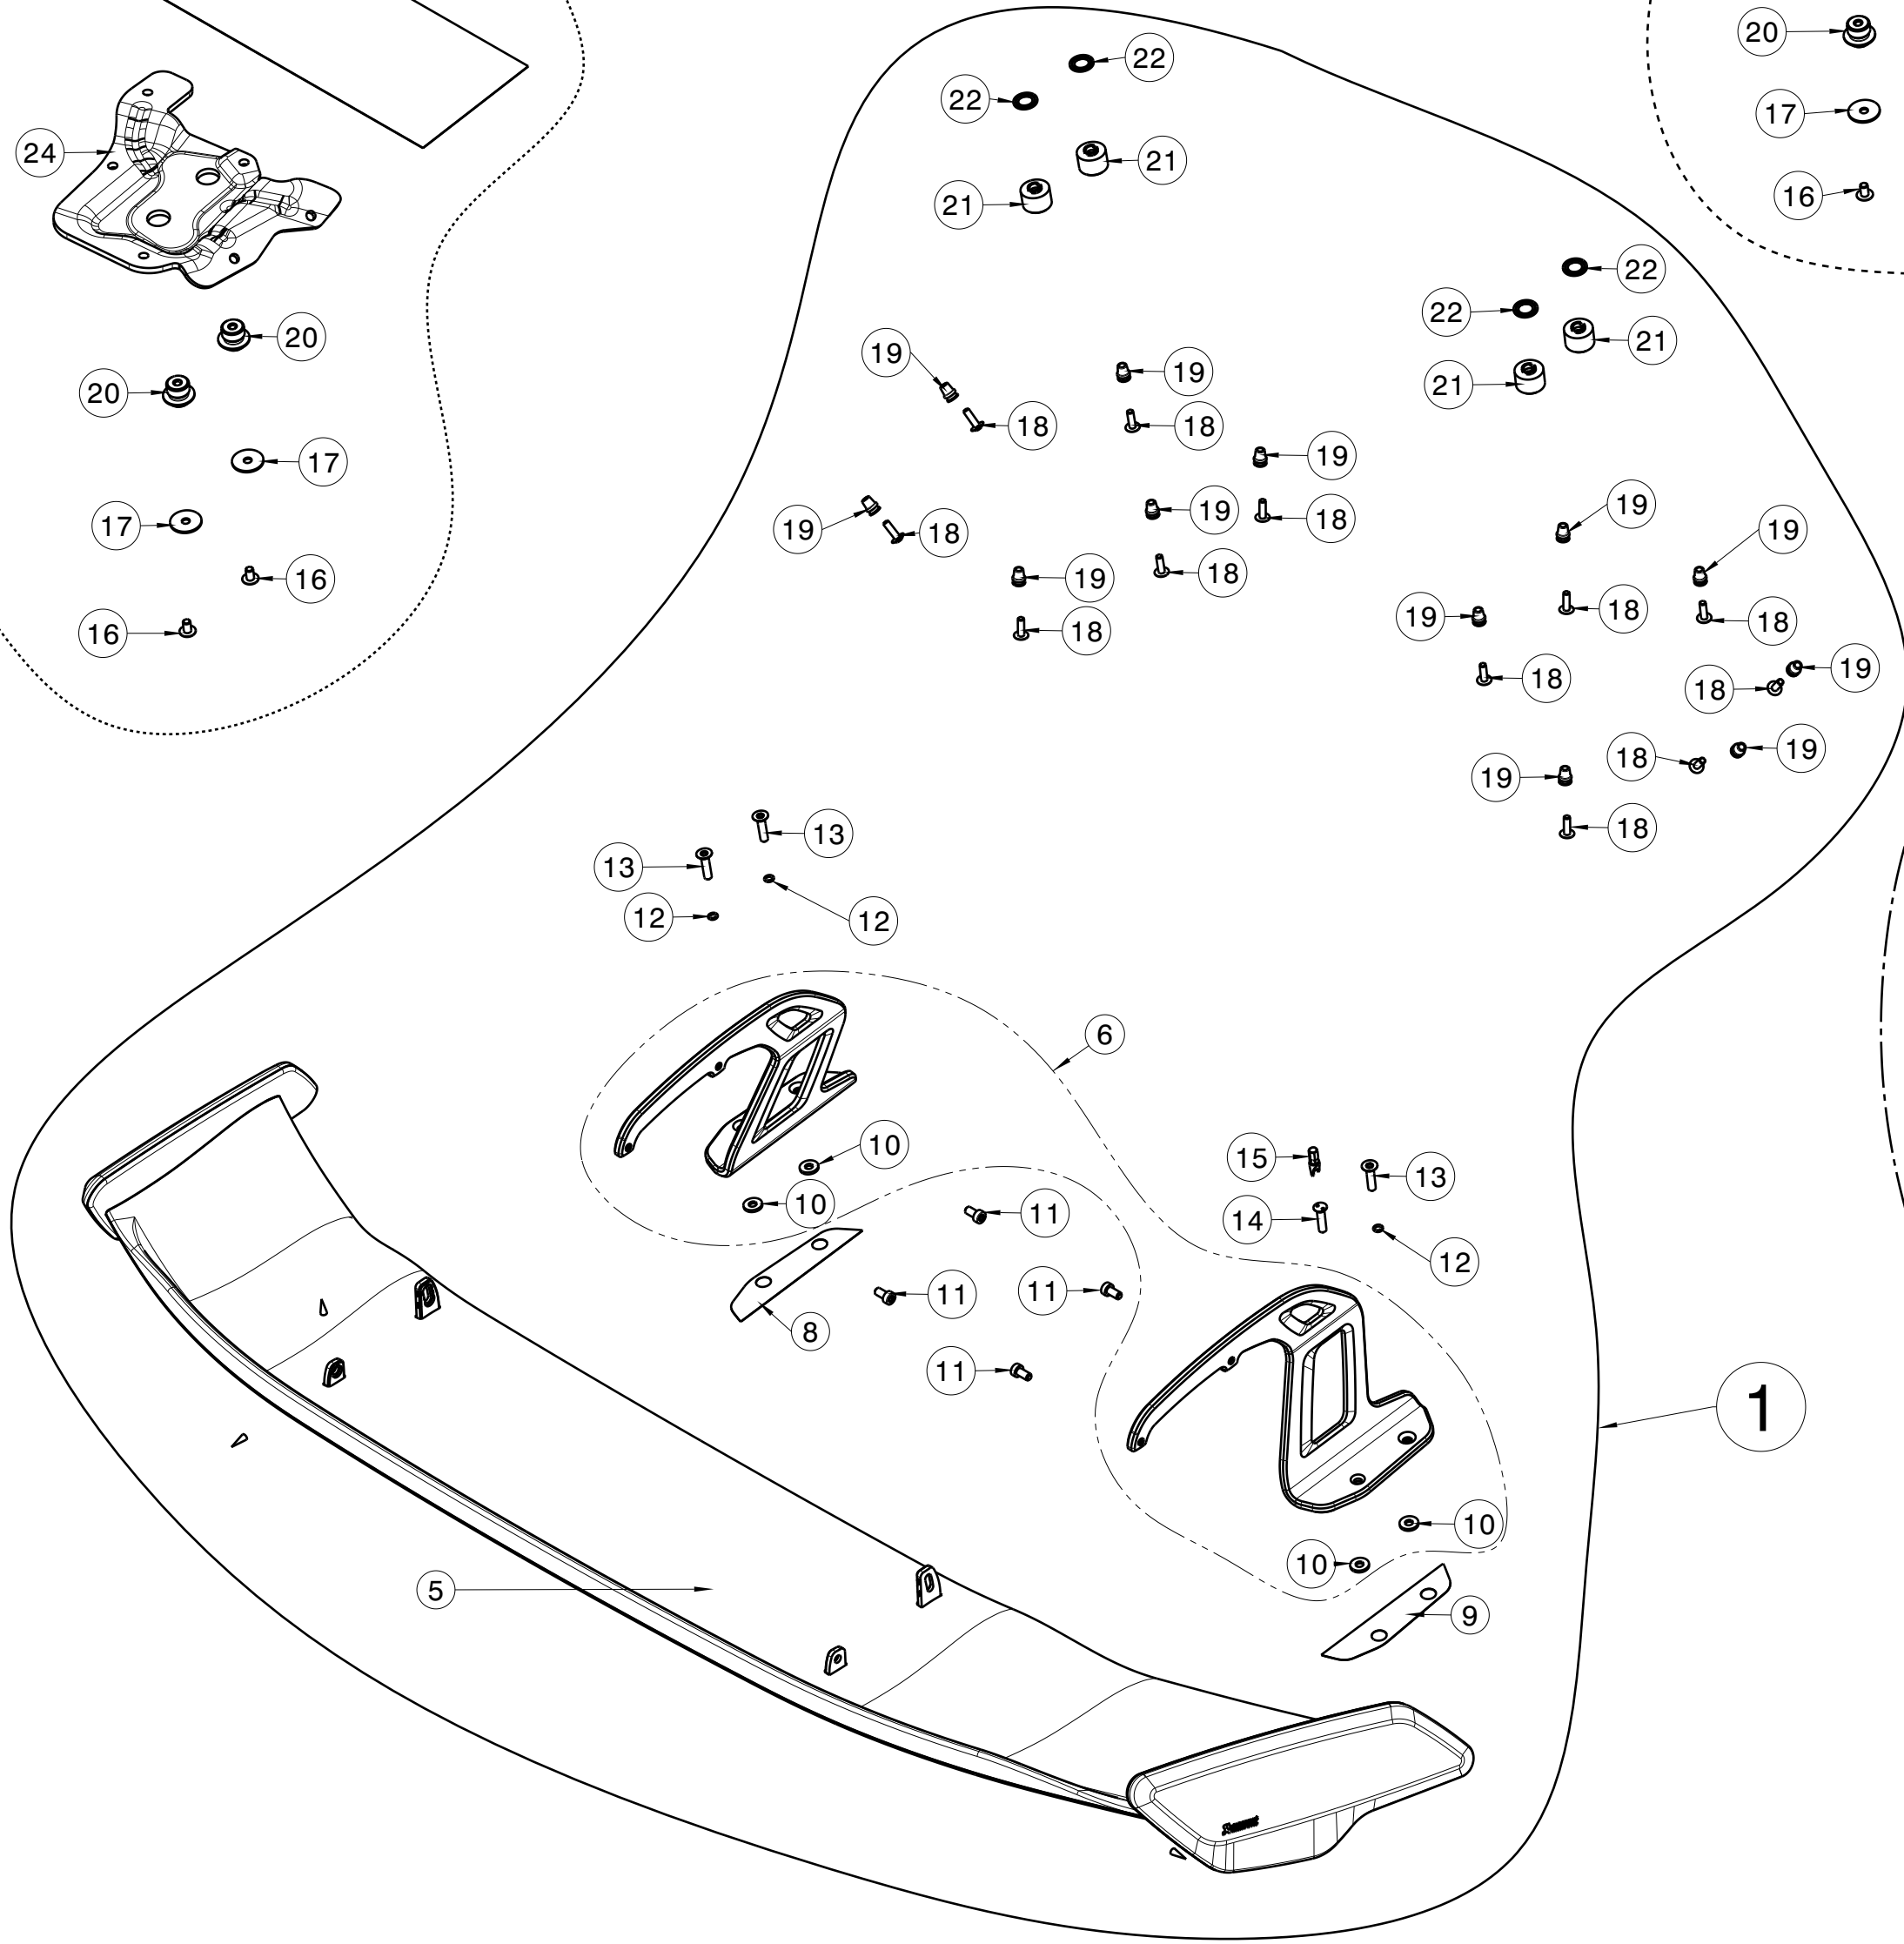

### M4 (G82)

### M3 (G80)

### M2 (G87)

No.	SalesCode	Description	Qty.
1	WI-BM/CA/1/G	rear CA wing	1
2	P-HF1481	bracket CA Set	1
3	P-HF1482	bracket CA Set	1
4	P-HF1523	bracket SS Set	1
5	WI-BM/CA/1/G/1	rear CA wing R.D.	1
6	P-X325	bracket set	1
7	P-HF1502	drilling plate jig BMW M3(G80)	1
8	P-HP07/L	heat foil left	1
9	P-HP07/R	heat foil right	1
10	P-DR195	washer	4
11	P-FB210	bolt	4
12	P-HF1498	gasket 5,00x1,50	3
13	P-FB209	bolt	3
14	P-FB217	bolt	1
15	P-HF1500	bolt	1
16	P-FB105	bolt	4
17	P-DR65	washer SS	4
18	P-FB215	bolt	12
19	P-FN32	nut	12
20	P-DR196	plug SS	4
21	P-DR197	bush	4
22	P-HF1499	gasket D19,1/D15,5x1,2	4
23	P-HF1481/L	carbon plate	1
24	P-HF1481/R	carbon plate	1
25	P-HF1482/L	carbon plate	1
26	P-HF1482/R	carbon plate	1
27	P-HF1501	drilling plate jig BMW M4(G82)	1
28	P-HF1523/L	carbon plate	1
29	P-HF1523/R	carbon plate	1
30	P-HF1522	drilling plate jig BMW M2(G87)	1