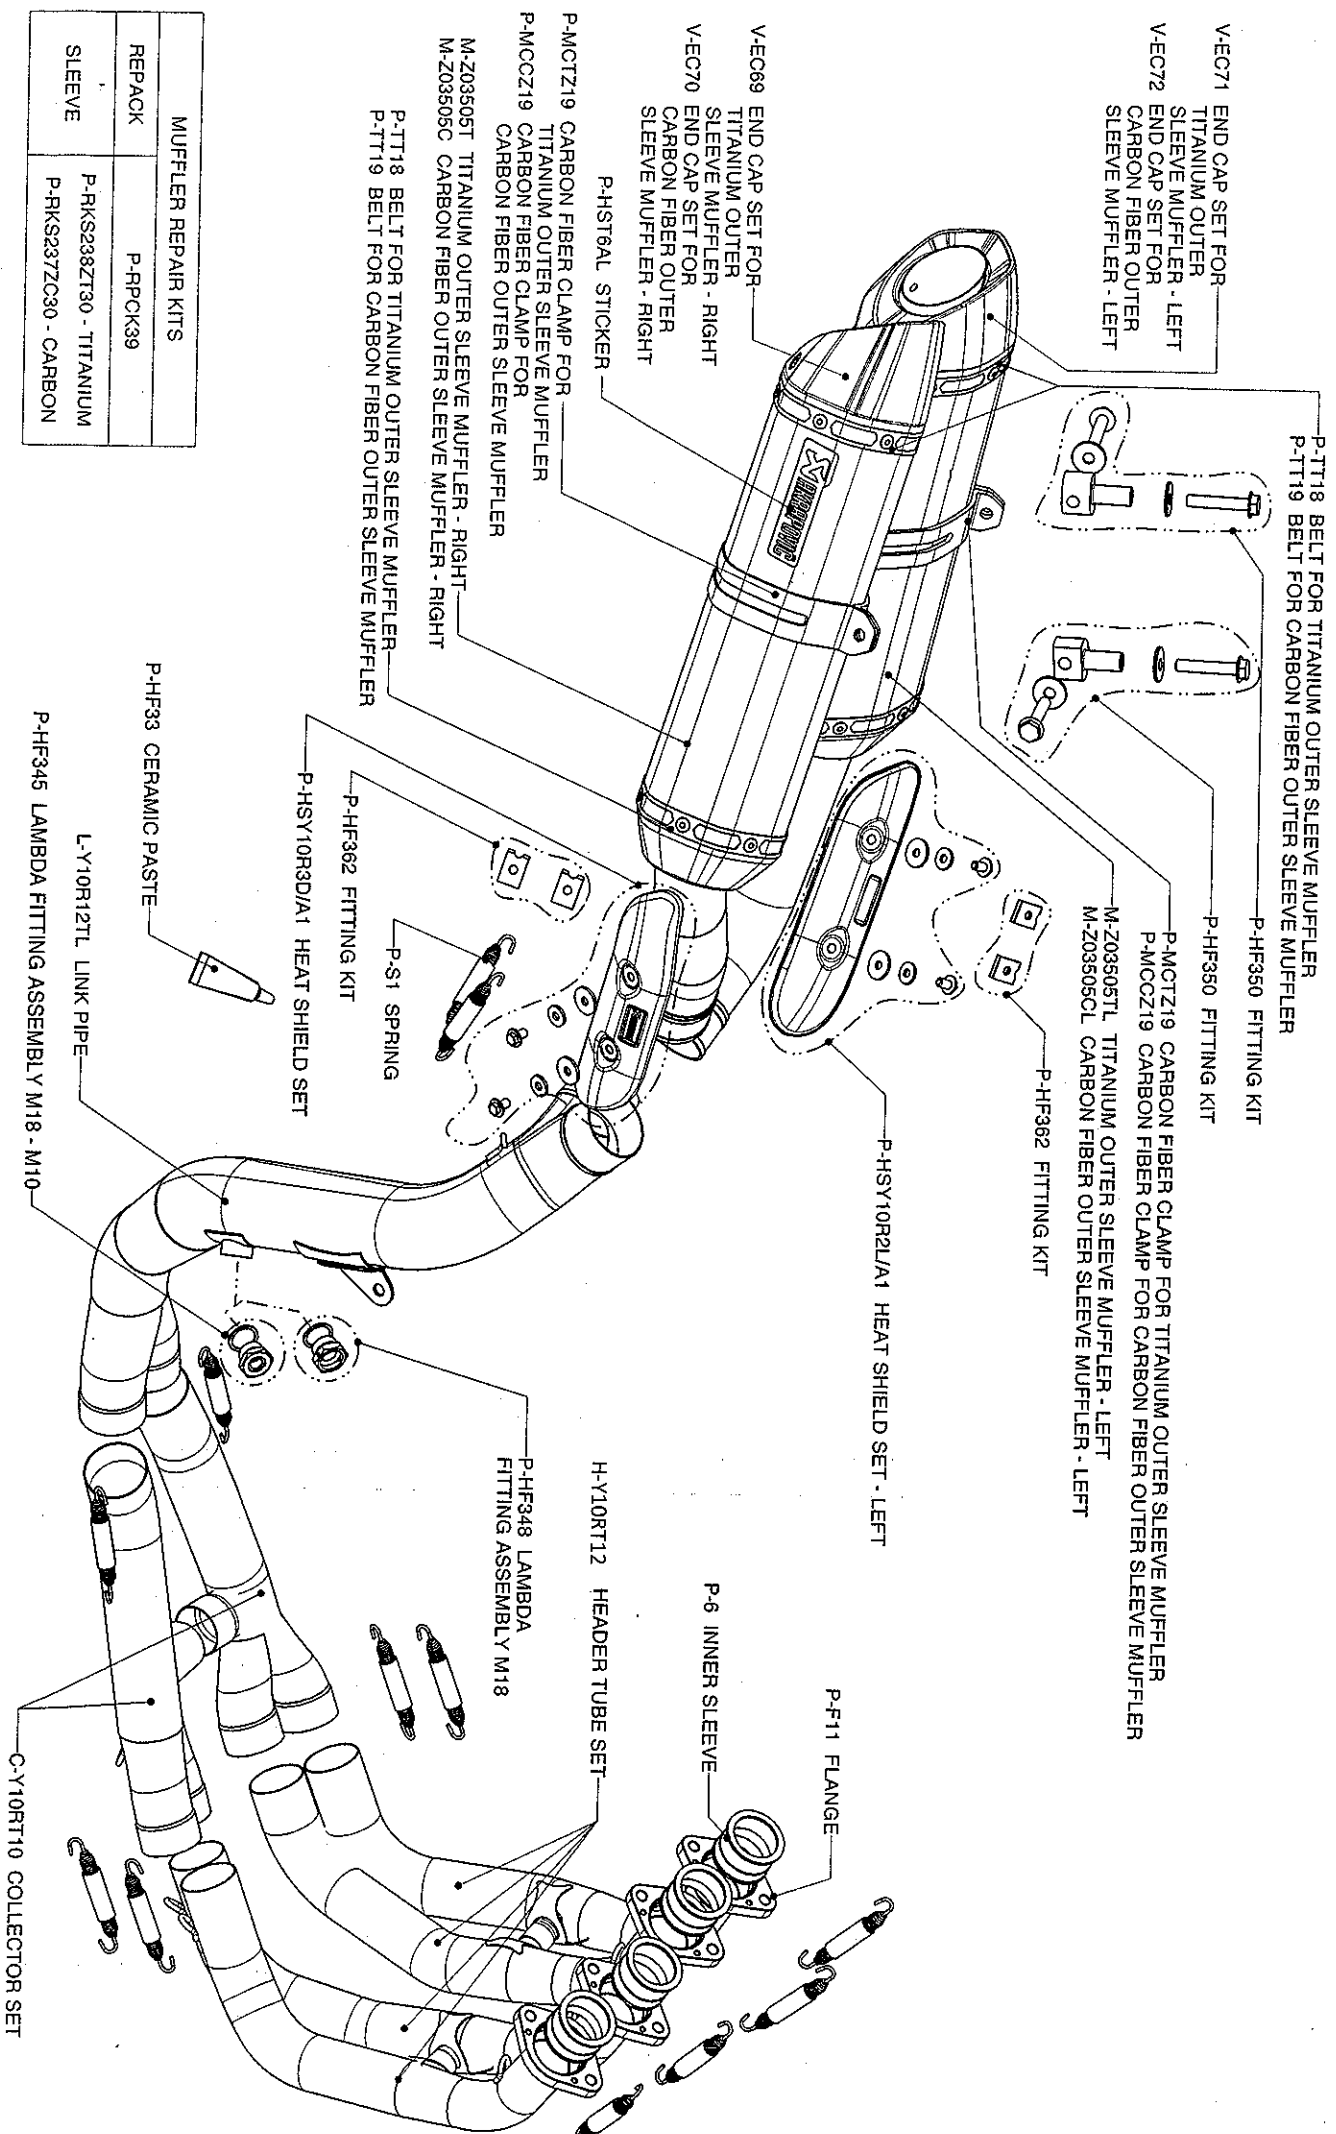

**YAMAHA YZF R1/ Complete exhaust system/ EVOLUTION KIT**  
**Product code: S-Y10RFT10-ZC/2**  
**S-Y10RFT10-ZT/2**

MUFFLER REPAIR KITS	
REPACK	P-RPCK39
SLEEVE	P-RKS238ZT30 - TITANIUM P-RKS237ZC30 - CARBON