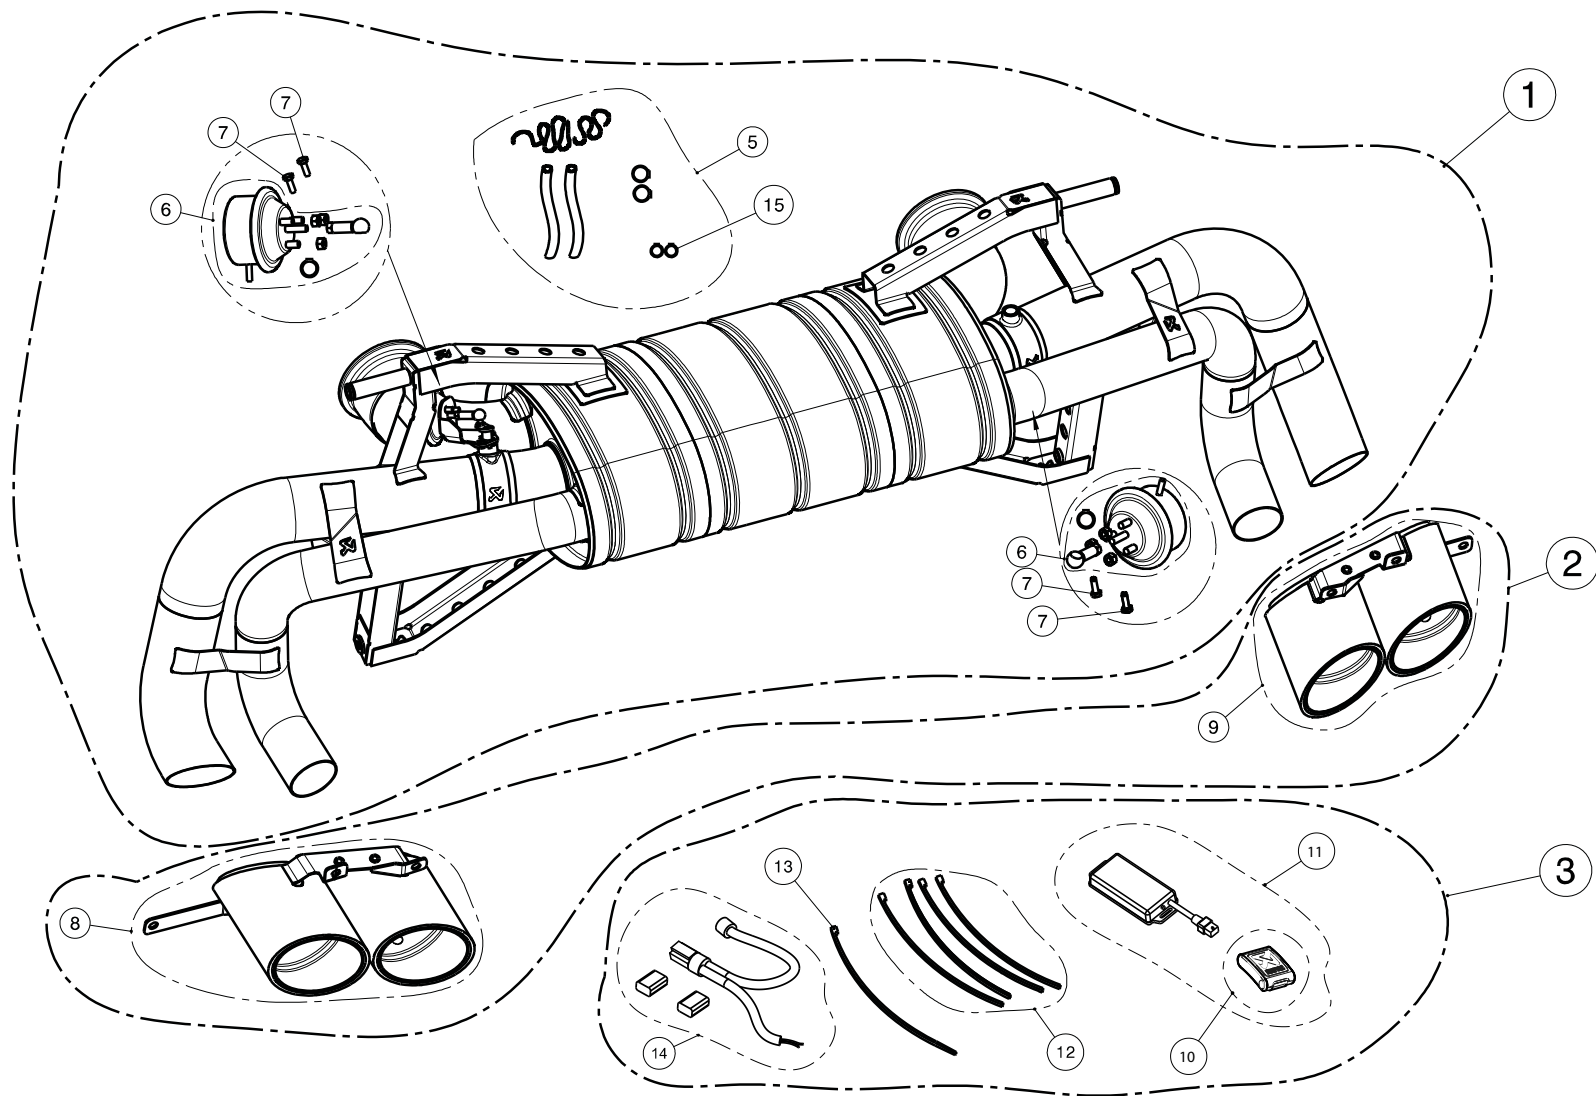

Lamborghini Gallardo LP 550-2 Coupé / Gallardo LP 560-4 Coupé/Spyder

SCROLL
DOWN FOR
OTHER
MODELS

No.	SALES CODE	DESCRIPTION	QTY.
1	M-LA/T/4	slip on system	1
2	TP-CT/7	tail pipe CA	1
3	P-HF572	wireless kit optional	1
5	P-HF609	assembly kit	1
6	P-HF601	vacuum actuators	2
7	P-FB50	bolt	4
8	TP-CT/7/L	tail pipe CA	1
9	TP-CT/7/R	tail pipe CA	1
10	P-HF455	keyfob	1
11	P-HF450	keyfob assembly kit	1
12	P-HF655	fitting kit	1
13	P-VEZ4	tie wrap	1
14	P-HF600	fitting kit	1
15	P-R85	clamp SS - vacuum tube	2

Lamborghini Gallardo LP 570-4 Coupé/Spyder

No.	SALES CODE	DESCRIPTION	QTY.
1	M-LA/T/4	slip on system	1
2	TP-CT/8	tail pipe set CA	1
3	P-HF572	wireless kit optional	1
5	P-HF609	assembly kit	1
6	P-HF601	vacuum actuators	2
7	P-FB50	bolt	4
8	TP-CT/8/L	tail pipe CA	1
9	TP-CT/8/R	tail pipe CA	1
10	P-HF455	keyfob	1
11	P-HF450	keyfob assembly kit	1
12	P-HF655	fitting kit	1
13	P-VEZ4	tie wrap	1
14	P-HF600	fitting kit	1
15	P-R85	clamp SS - vacuum tube	2