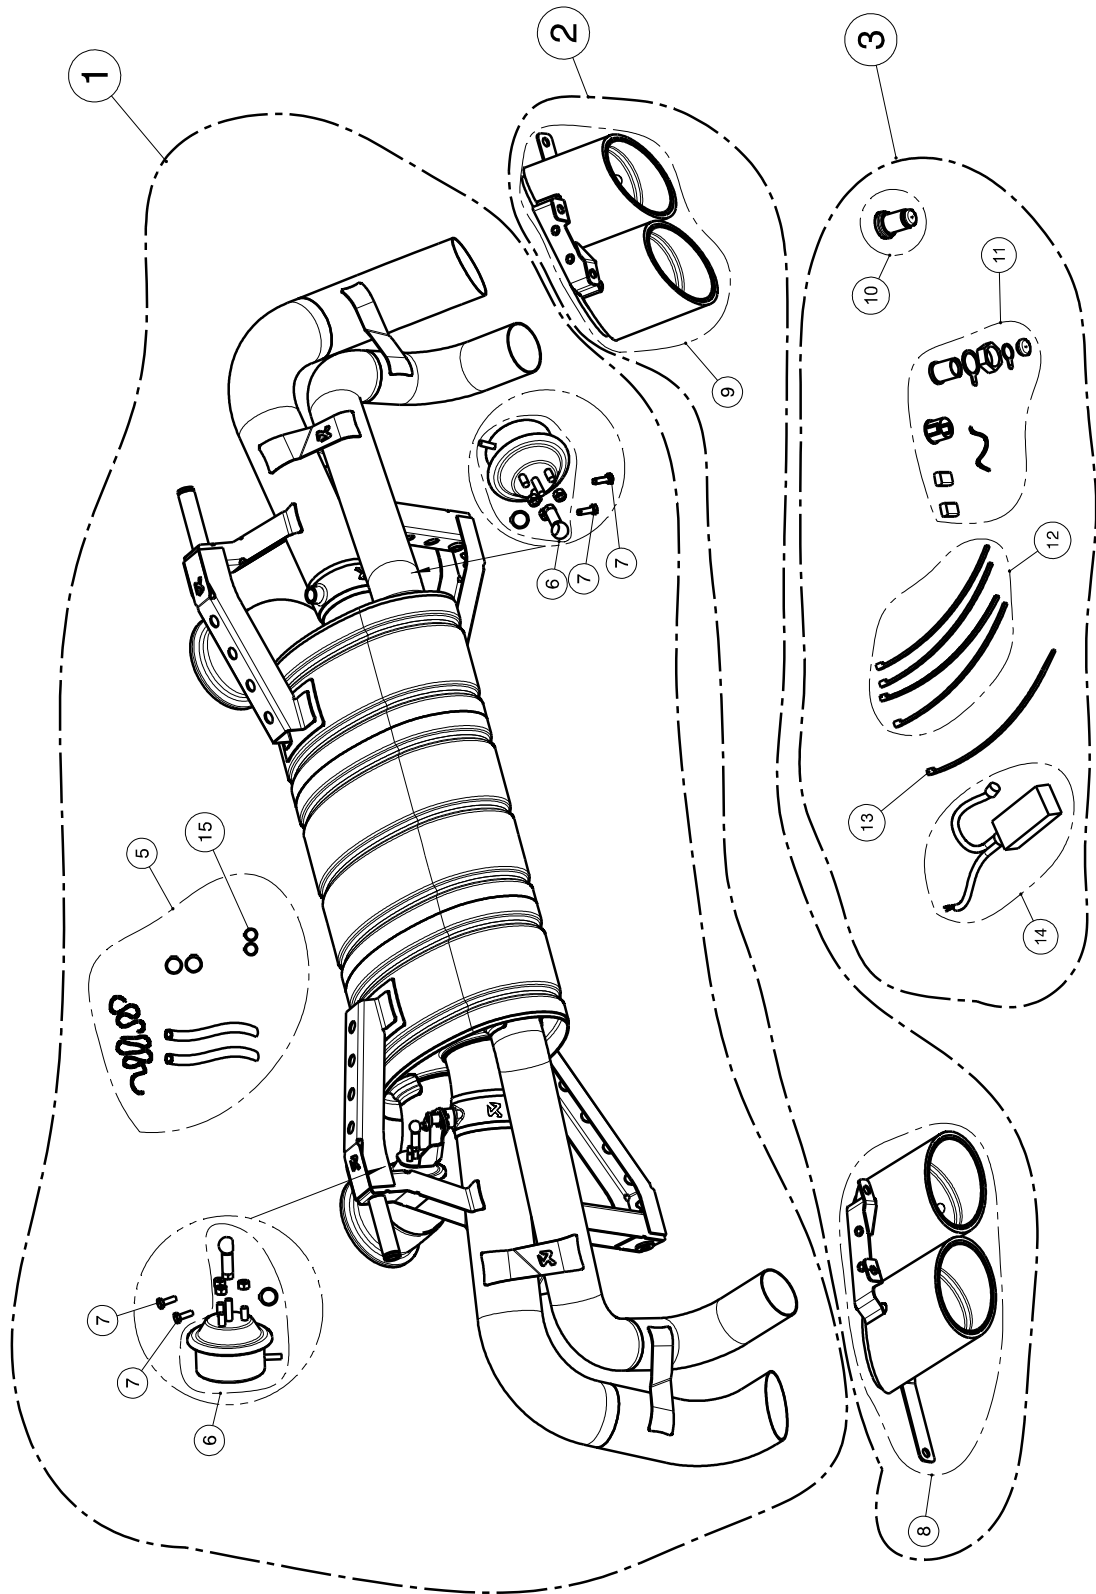

Lamborghini Gallardo LP 550-2 Coupé / Gallardo LP 560-4 Coupé/Spyder

SCROLL
DOWN FOR
OTHER
MODELS

No.	SALES CODE	DESCRIPTION	QTY.
1	M-LA/T/4	slip on system	1
2	TP-CT/7	tail pipe CA	1
3	P-HF572	wireless kit optional	1
5	P-HF609	assembly kit	1
6	P-HF601	vacuum actuators	2
7	P-FB50	bolt	4
8	TP-CT/7/L	tail pipe CA	1
9	TP-CT/7/R	tail pipe CA	1
10	P-HF455	keyfob	1
11	P-HF450	keyfob assembly kit	1
12	P-HF655	fitting kit	1
13	P-VEZ4	tie wrap	1
14	P-HF600	fitting kit	1
15	P-R85	clamp SS - vacuum tube	2

Lamborghini Gallardo LP 570-4 Coupé/Spyder

No.	SALES CODE	DESCRIPTION	QTY.
1	M-LA/T/4	slip on system	1
2	TP-CT/8	tail pipe set CA	1
3	P-HF572	wireless kit optional	1
5	P-HF609	assembly kit	1
6	P-HF601	vacuum actuators	2
7	P-FB50	bolt	4
8	TP-CT/8/L	tail pipe CA	1
9	TP-CT/8/R	tail pipe CA	1
10	P-HF455	keyfob	1
11	P-HF450	keyfob assembly kit	1
12	P-HF655	fitting kit	1
13	P-VEZ4	tie wrap	1
14	P-HF600	fitting kit	1
15	P-R85	clamp SS - vacuum tube	2