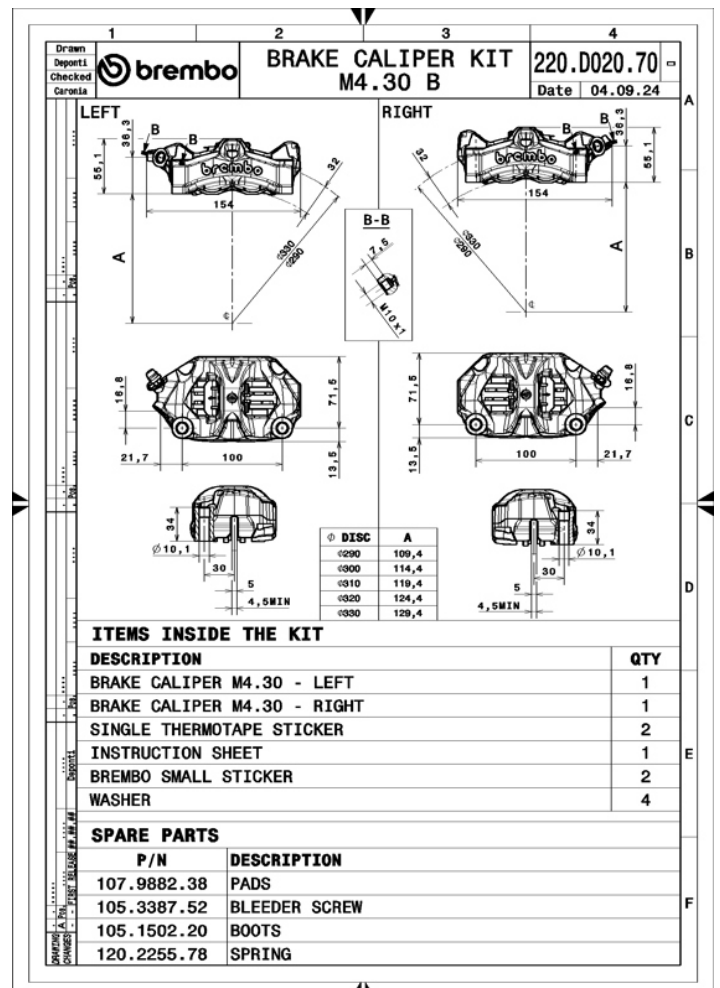

- ✓ OE-equivalent
- ✓ Brembo quality
- ✓ Safety
- ✓ Performance
- ✓ Exclusive style
- ✓ Racing inspired
- ✓ Sports driving

Technical specifications

Surface width
32-34 mm

Pads included
No

Units per box
0

COMPATIBLE VEHICLES