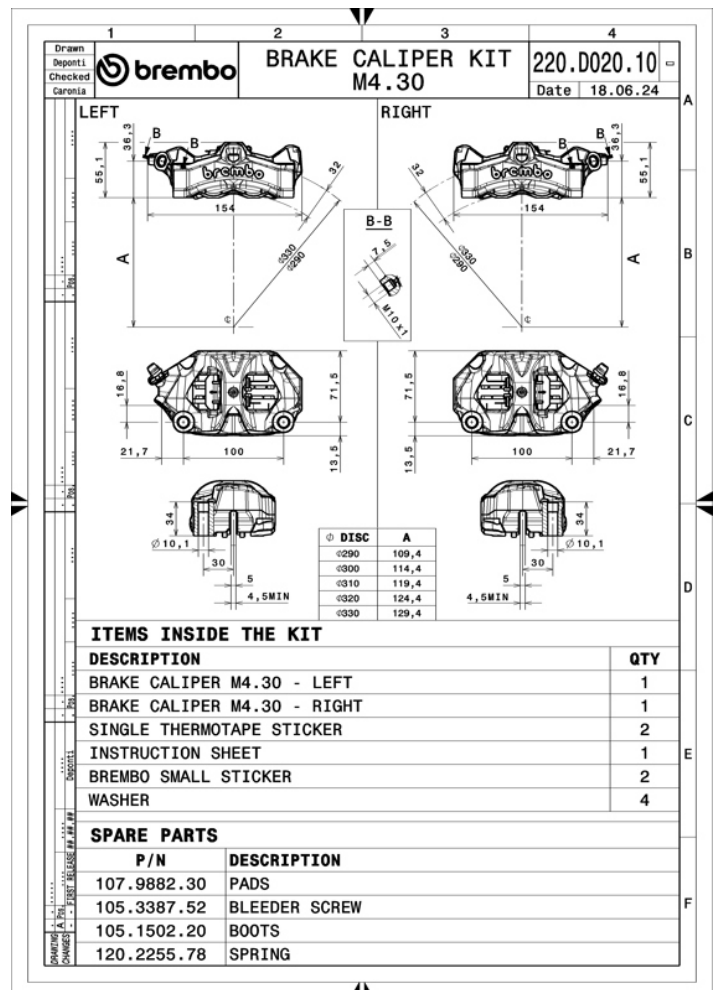

STYLEMA 220D02010

The 220D02010 caliper is synonymous with reliability

Stylema is a lightweight, compact, carefully carved, high-performance caliper with all the technical features and design of a product destined to eclipse all the rest and assert its superiority in the next generation of cutting-edge motorbikes.

- ✓ OE-equivalent
- ✓ Brembo quality
- ✓ Safety
- ✓ Performance
- ✓ Exclusive style
- ✓ Racing inspired
- ✓ Sports driving

Technical specifications

Piston size 30 mm	Number of pistons 4	Surface width 32-34 mm
Offset 30 mm	Pads included Yes	Caliper material Aluminium
Protection Titanium	Piston material Aluminium	Weight without pads 625 gr
Units per box 2		