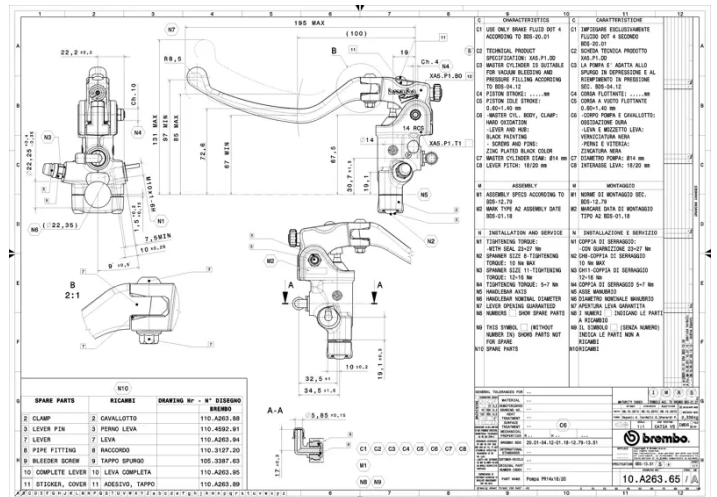

RCS 110A26365

Master cylinder 110A26365 peerless controllability

With the Brembo RCS radial brake master cylinder you can choose powerful or gradual braking, according to the road conditions and the weather, your sensitivity and the feeling of your bike. The innovative adjustment system of this patented brake master cylinder derived directly from the version used in MotoGP means that the same master cylinder can be adapted to different uses for even the most demanding motorcyclists.

- ✓ Brembo quality
- ✓ TUV approved
- ✓ Safety
- ✓ Performance
- ✓ Racing inspired
- ✓ Sports driving

Technical specifications

Units per box

0

COMPATIBLE VEHICLES