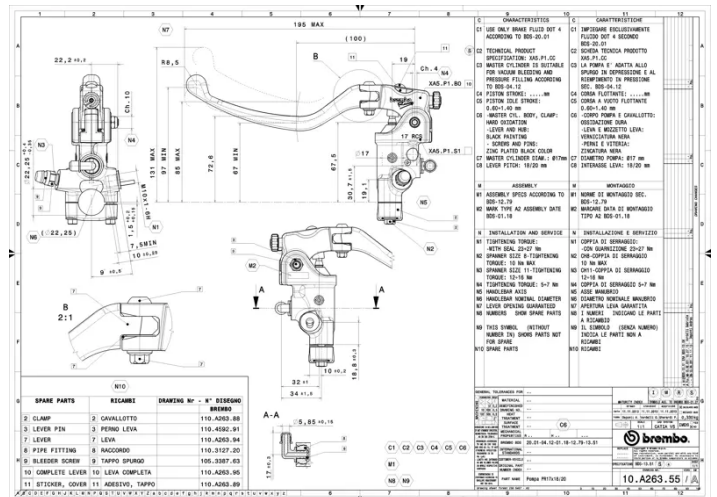

RCS 110A26355

Master cylinder 110A26355 peerless controllability

With the Brembo RCS radial brake master cylinder you can choose powerful or gradual braking, according to the road conditions and the weather, your sensitivity and the feeling of your bike. The innovative adjustment system of this patented brake master cylinder derived directly from the version used in MotoGP means that the same master cylinder can be adapted to different uses for even the most demanding motorcyclists.

- ✓ Brembo quality
- ✓ TUV approved
- ✓ Safety
- ✓ Performance
- ✓ Racing inspired
- ✓ Sports driving

Technical specifications

Units per box

0

COMPATIBLE VEHICLES