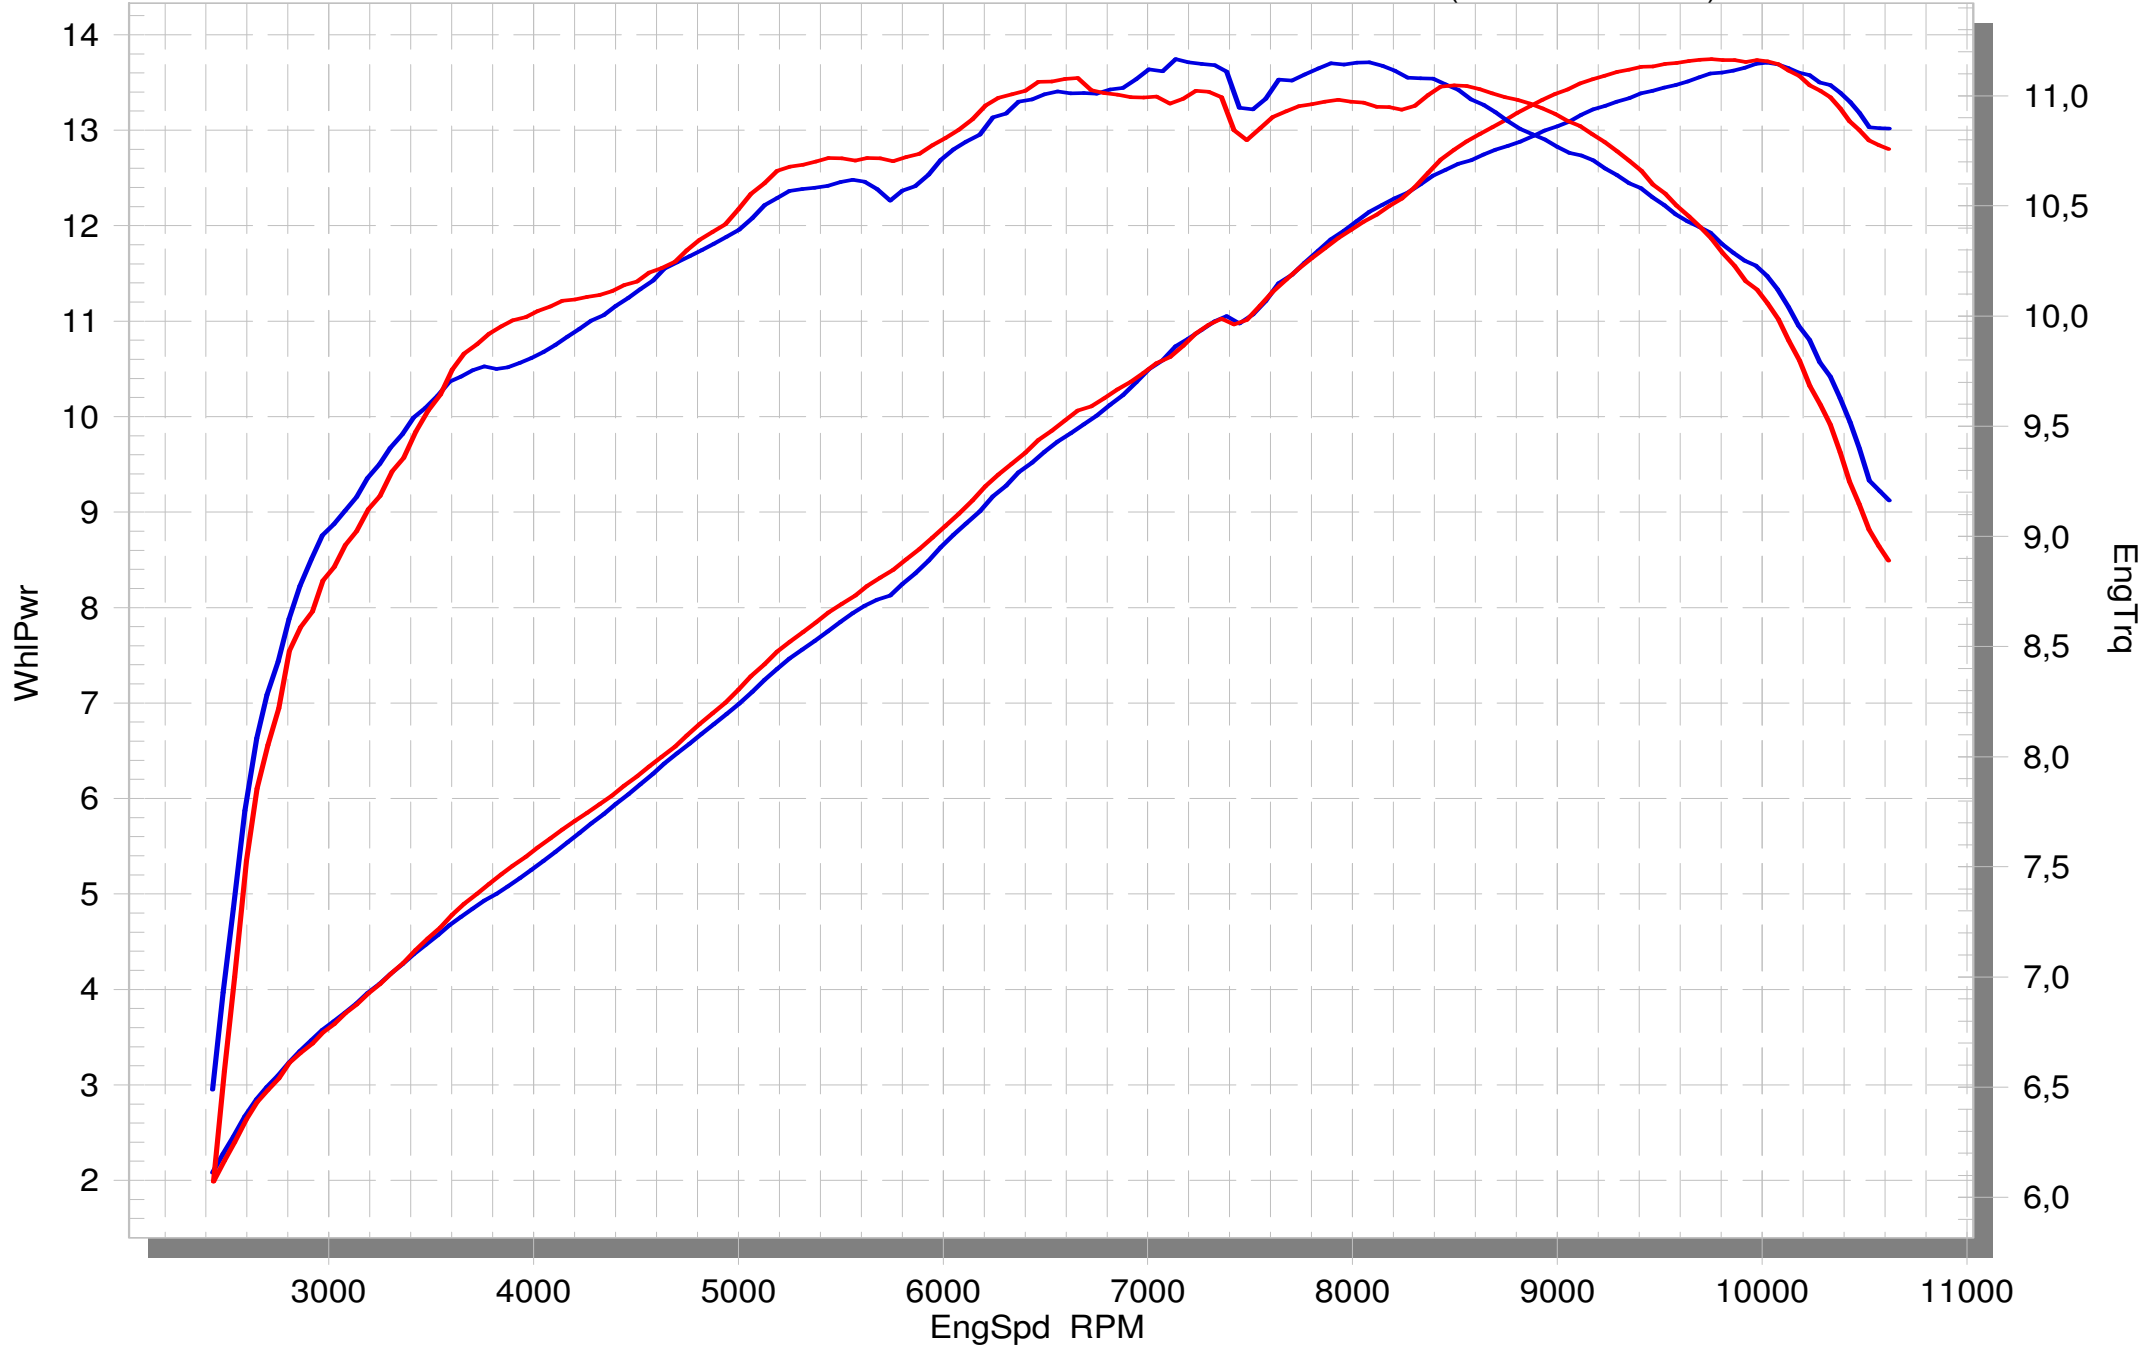

Yamaha R125

STOCK EXHAUST

RACING (WO Noise Insert)

Yamaha R125

STOCK EXHAUST

RACING EC-ECE approved