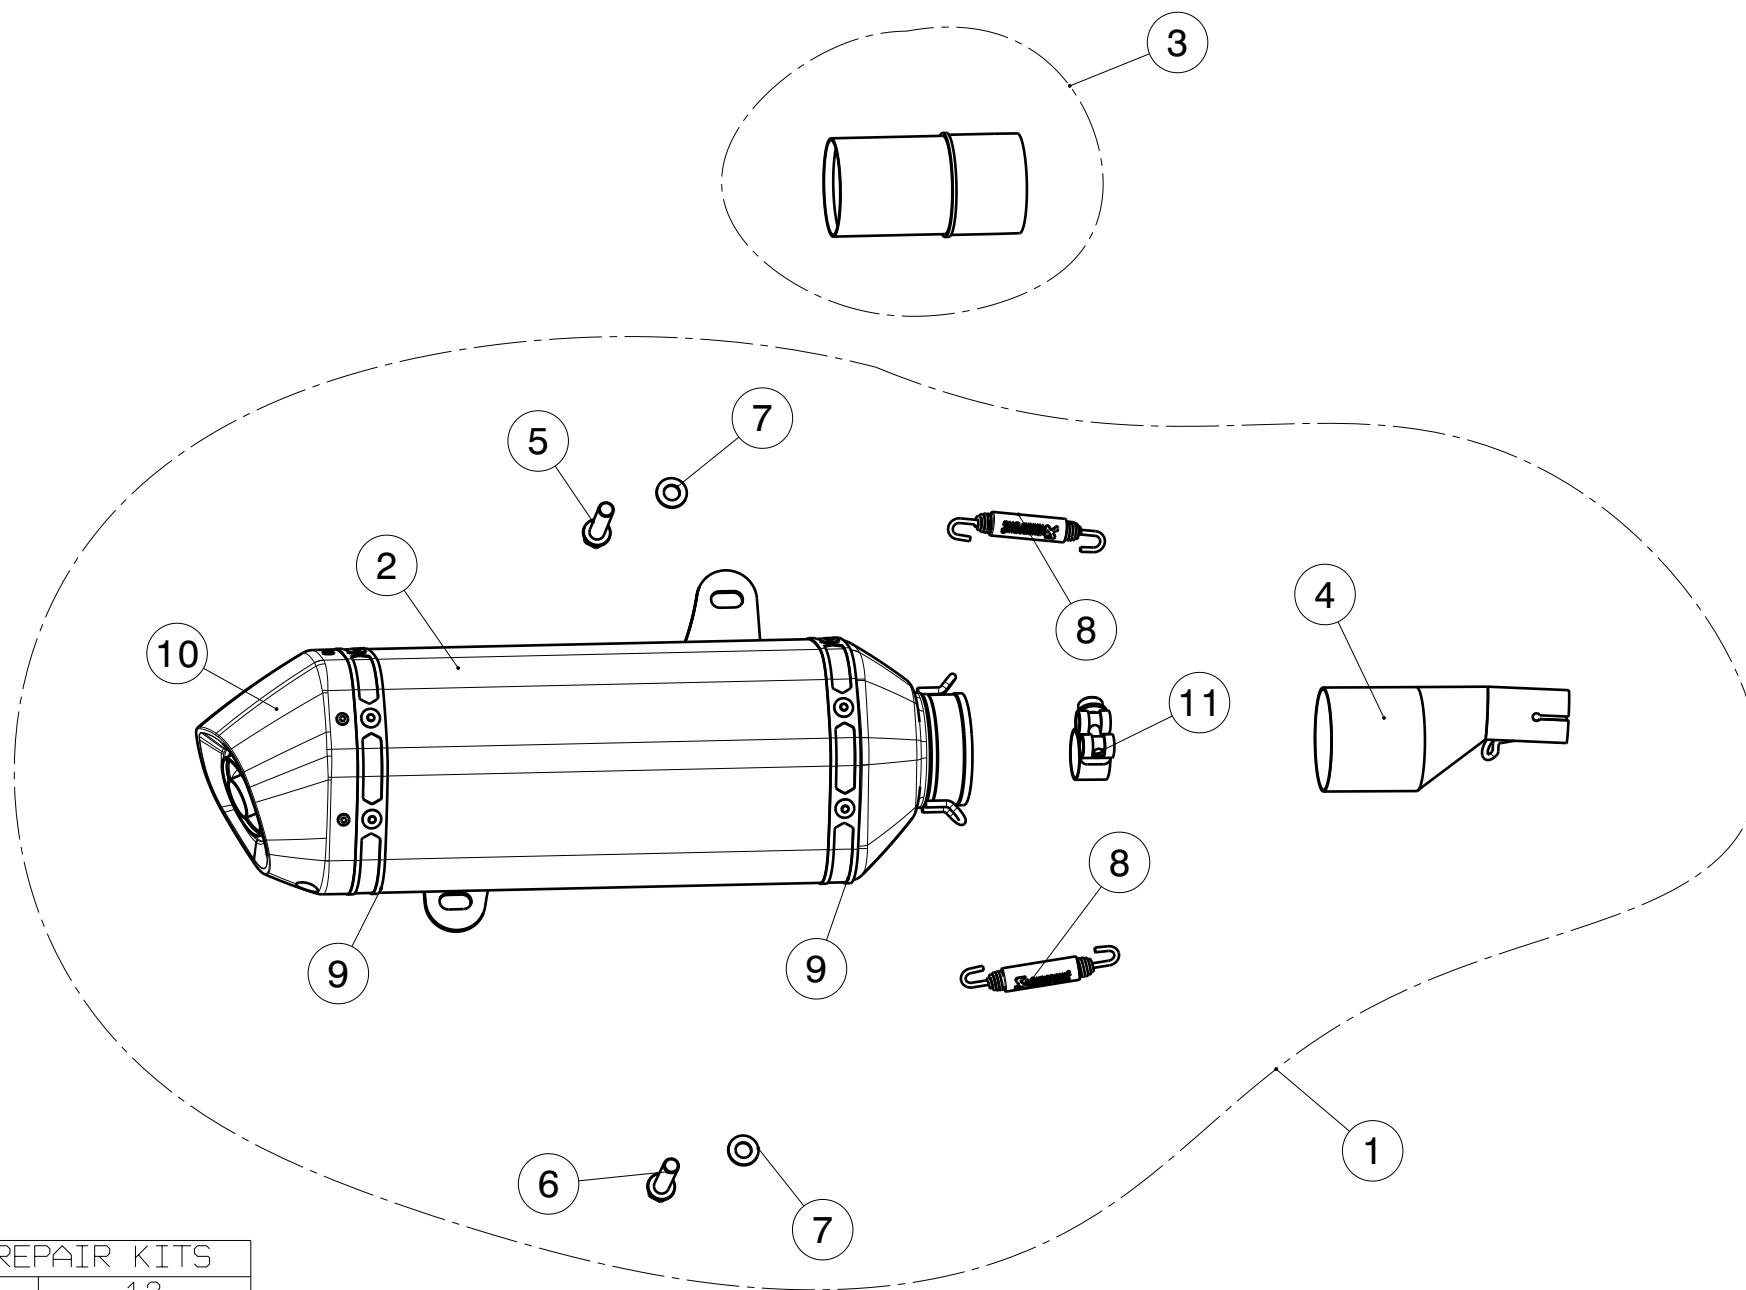

WARNING! EC TYPE APPROVAL IS VALID ONLY WHEN CATALYTIC CONVERTER IS INSTALLED!

MUFFLER REPAIR KITS	
REPACK	12
SLEEVE	13

No.	SalesCode	Description	Qty.
1	S-VE125SO1-HZBL	slip on system	1
2	M-HZ06802SSBL	muffler	1
3	P-KAT-067	catalytic converter	1
4	L-VE125SO1	link pipe SS	1
5	P-FB65	bolt	1
6	P-FB45	bolt	1
7	P-DR86	washer SS	2
8	P-S2/1	spring	2
9	P-TT43/1	belt TI for TI sleeve	2
10	V-EC305	end cap	1
11	P-R121	clamp ss	1
12	P-RPCK113	muffler repack kit	1
13	P-RKS565Z270	muffler sleeve kit	1
14	V-TUV239	noise insert SS	1