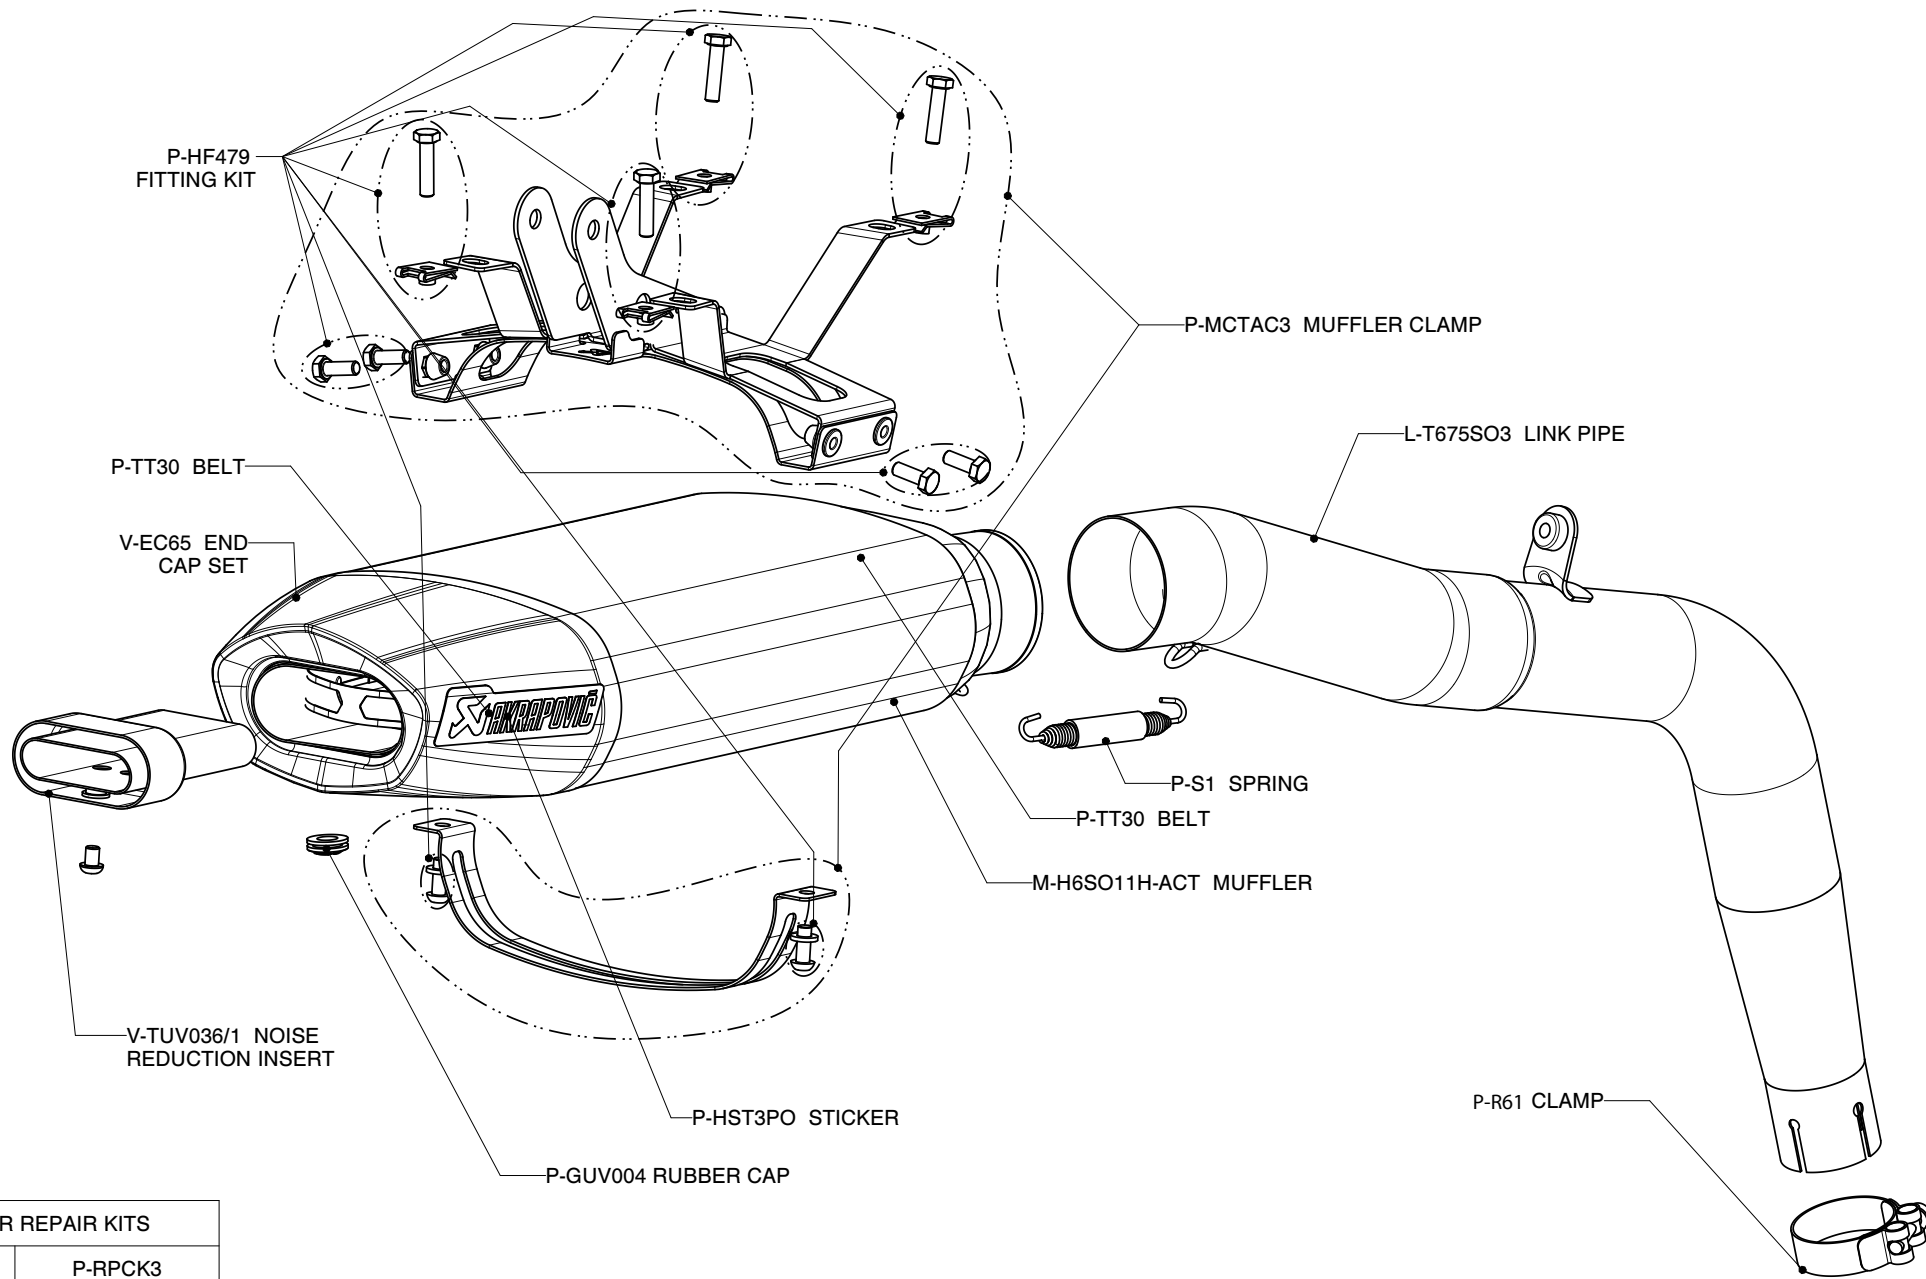

TRIUMPH 675 Daytona, Partial exhaust system / Slip-ON line / EC type approval
TRIUMPH 675R Daytona, Partial exhaust system / Slip-ON line / EC type approval
Product code: S-T675SO3-HACT

MUFFLER REPAIR KITS	
REPACK	P-RPCK3
Ti SLEEVE	P-RKS145ACT27