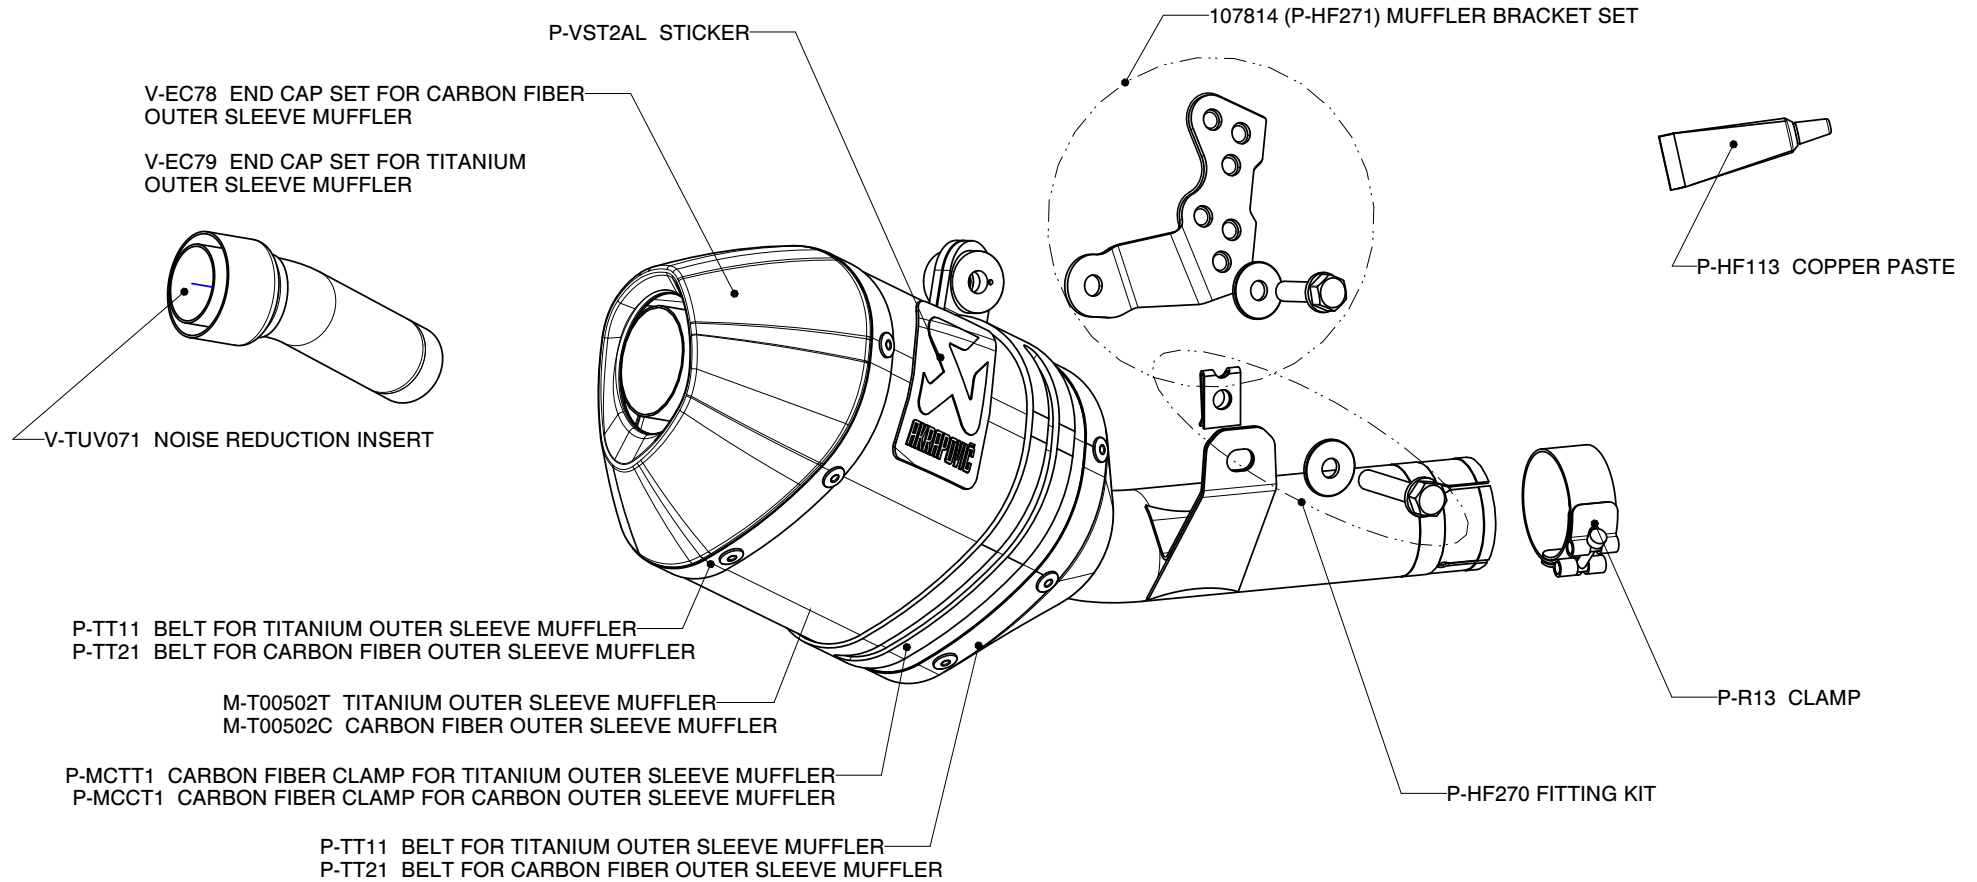

**SUZUKI GSX-R 600; SLIP-ON exhaust system**  
**SUZUKI GSX-R 750; SLIP-ON exhaust system**  
**Product code: S-S6S05-TT**  
**S-S6S05-TC**

MUFFLER REPAIR KITS	
REPACK	P-RPCK28
SLEEVE	P-RKS149TT18 - TITANIUM
	P-RKS152TC18 - CARBON