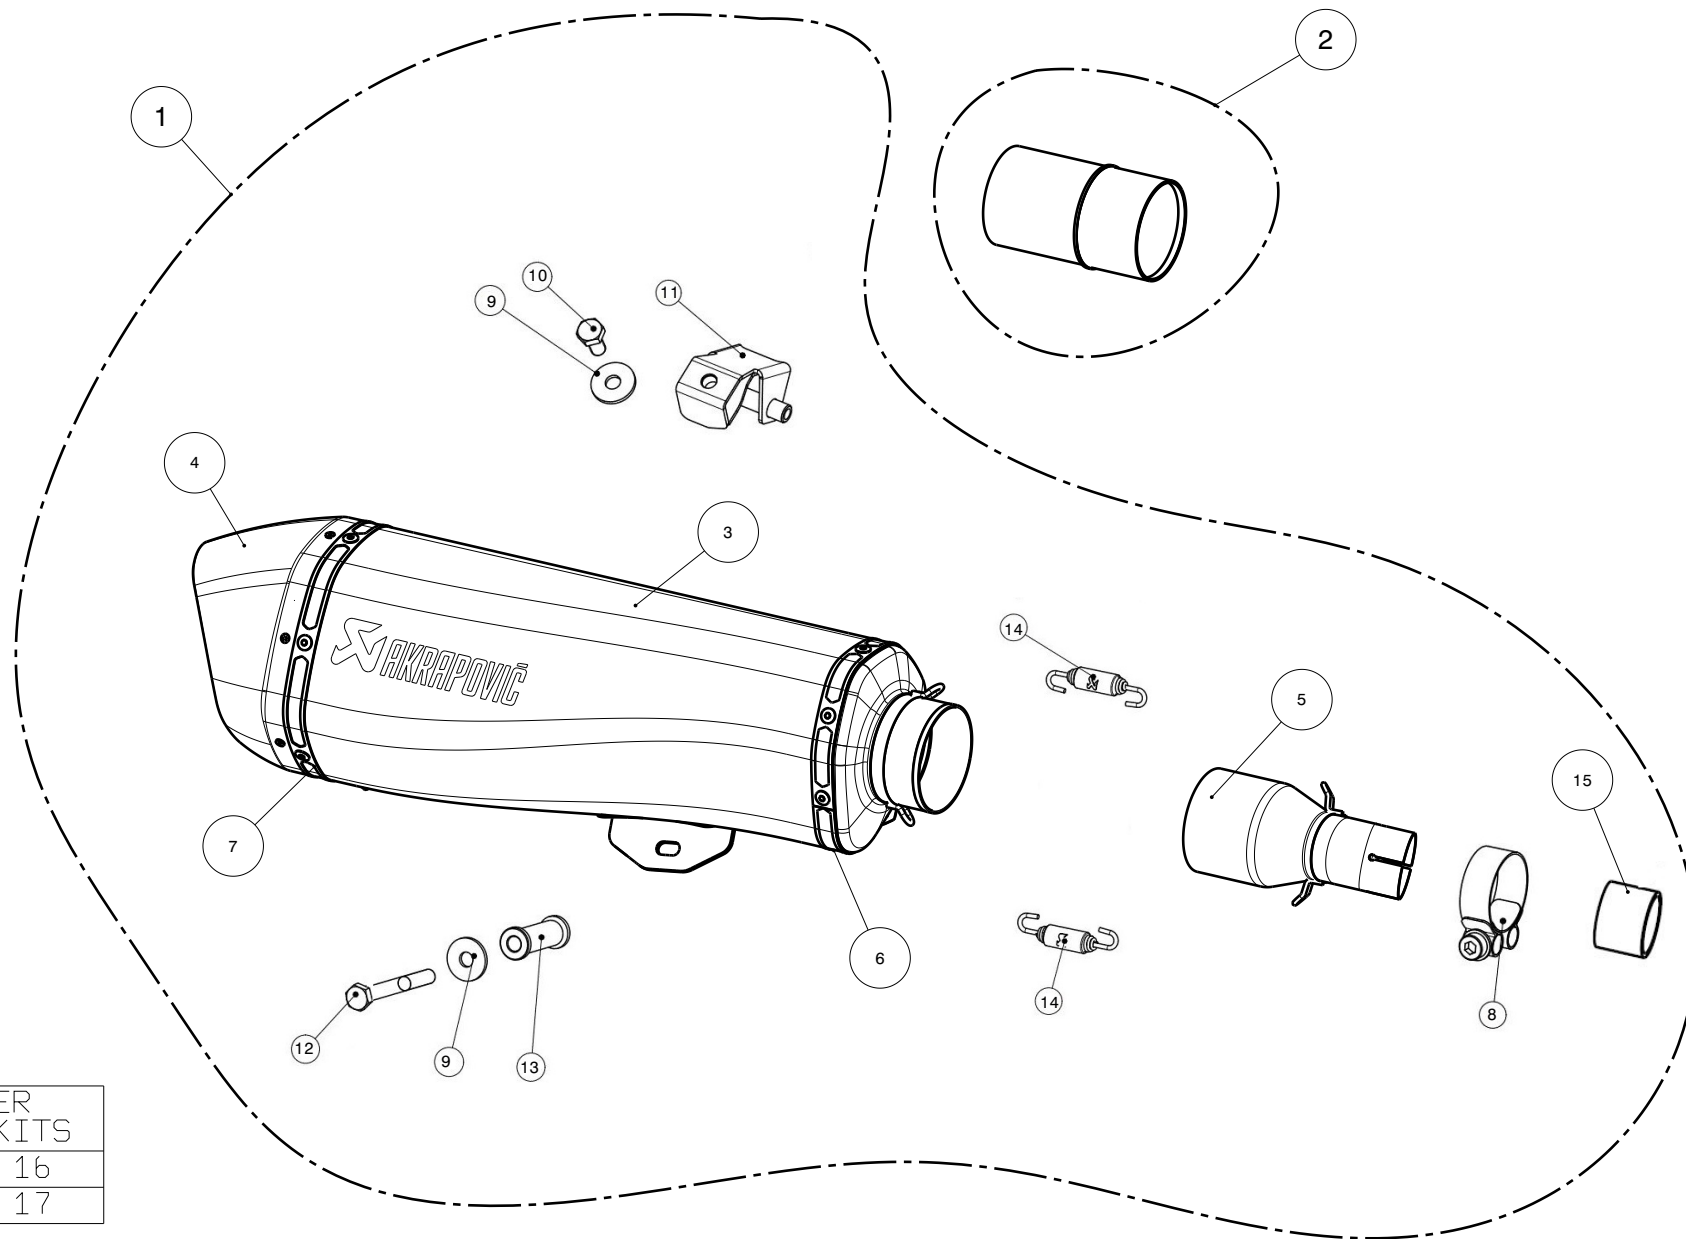

WARNING! EC TYPE APPROVAL IS VALID ONLY WHEN CATALYTIC CONVERTER IS INSTALLED!

No.	SalesCode	Description	Qty.
1	S-PI5SO1-HRAASSBL	slip on system black	1
2	P-KAT-069	catalytic converter	1
3	M-HRAA00202SSBL	muffler black	1
4	V-EC193	end cap CA	1
5	L-PI5SO1	link pipe SS	1
6	P-TT52/1	belt TI for SS sleeve	1
7	P-TT28/1	belt TI for TI sleeve	1
8	P-R58	clamp SS	1
9	P-DR4	washer SS	2
10	P-FB64	screw FE	1
11	P-X116	bracket SS	1
12	P-FB79	bolt	1
13	P-DR70	spacer bushe AL	1
14	P-S2/1	spring	2
15	P-G9	graphite gasket	1
16	P-RPCK195	muffler repack kit	1
17	P-RKS570RAA400	muffler sleeve kit	1
18	V-TUV247	insert SS	2