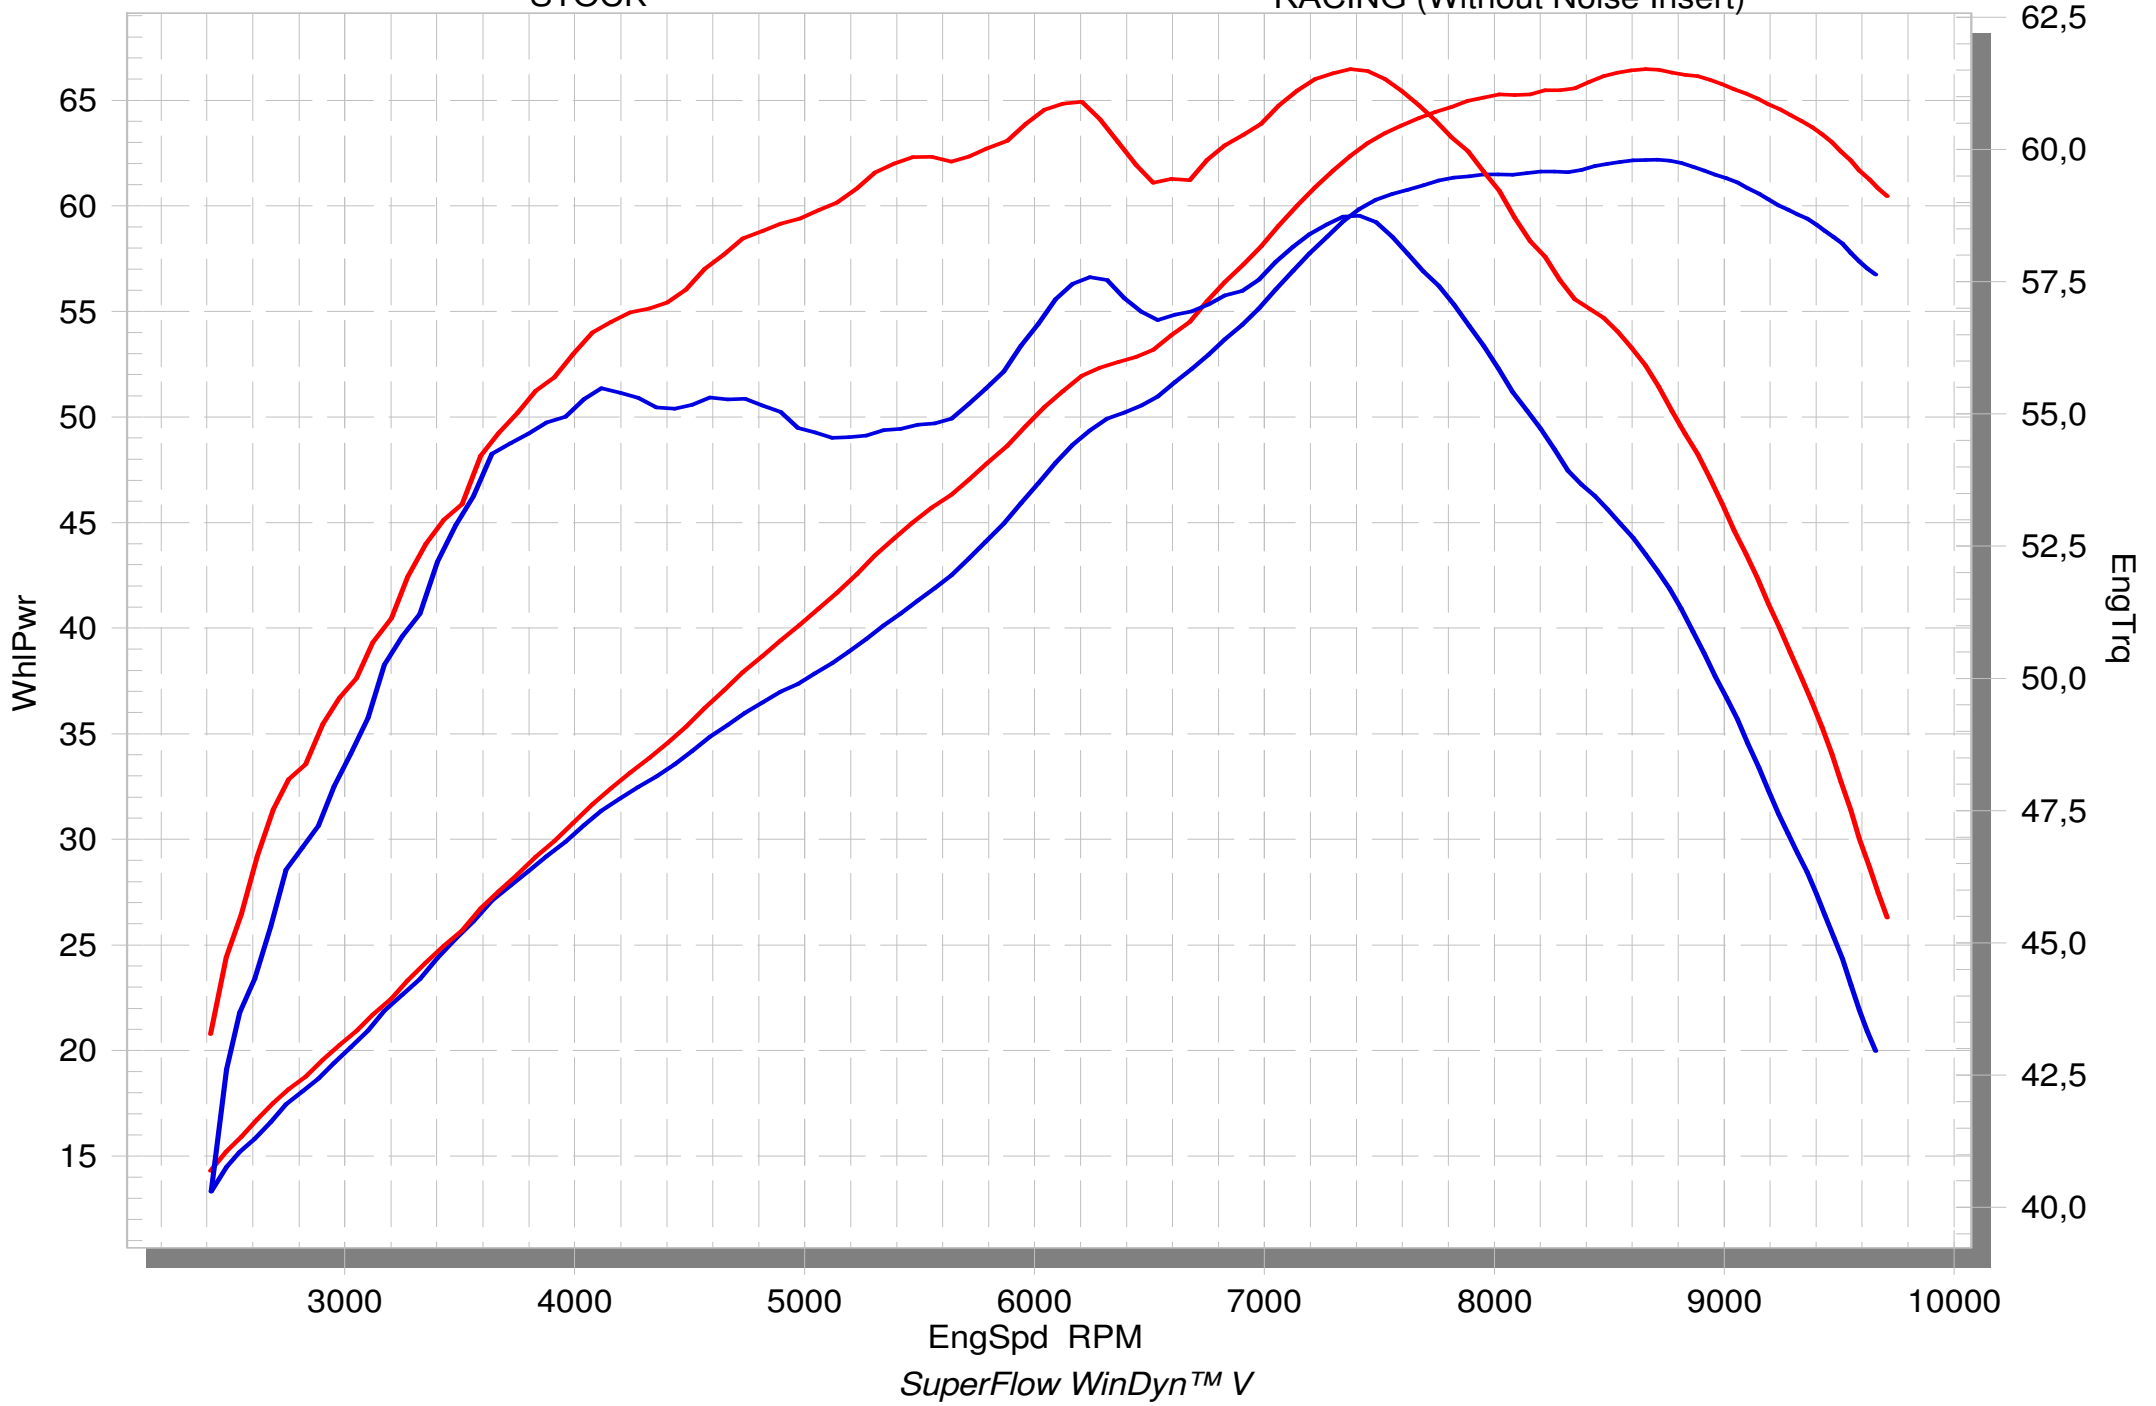

KAWASAKI VERSYS 650

STOCK

RACING (Without Noise Insert)

KAWASAKI VERSYS 650

STOCK

RACING EC-ECE approved