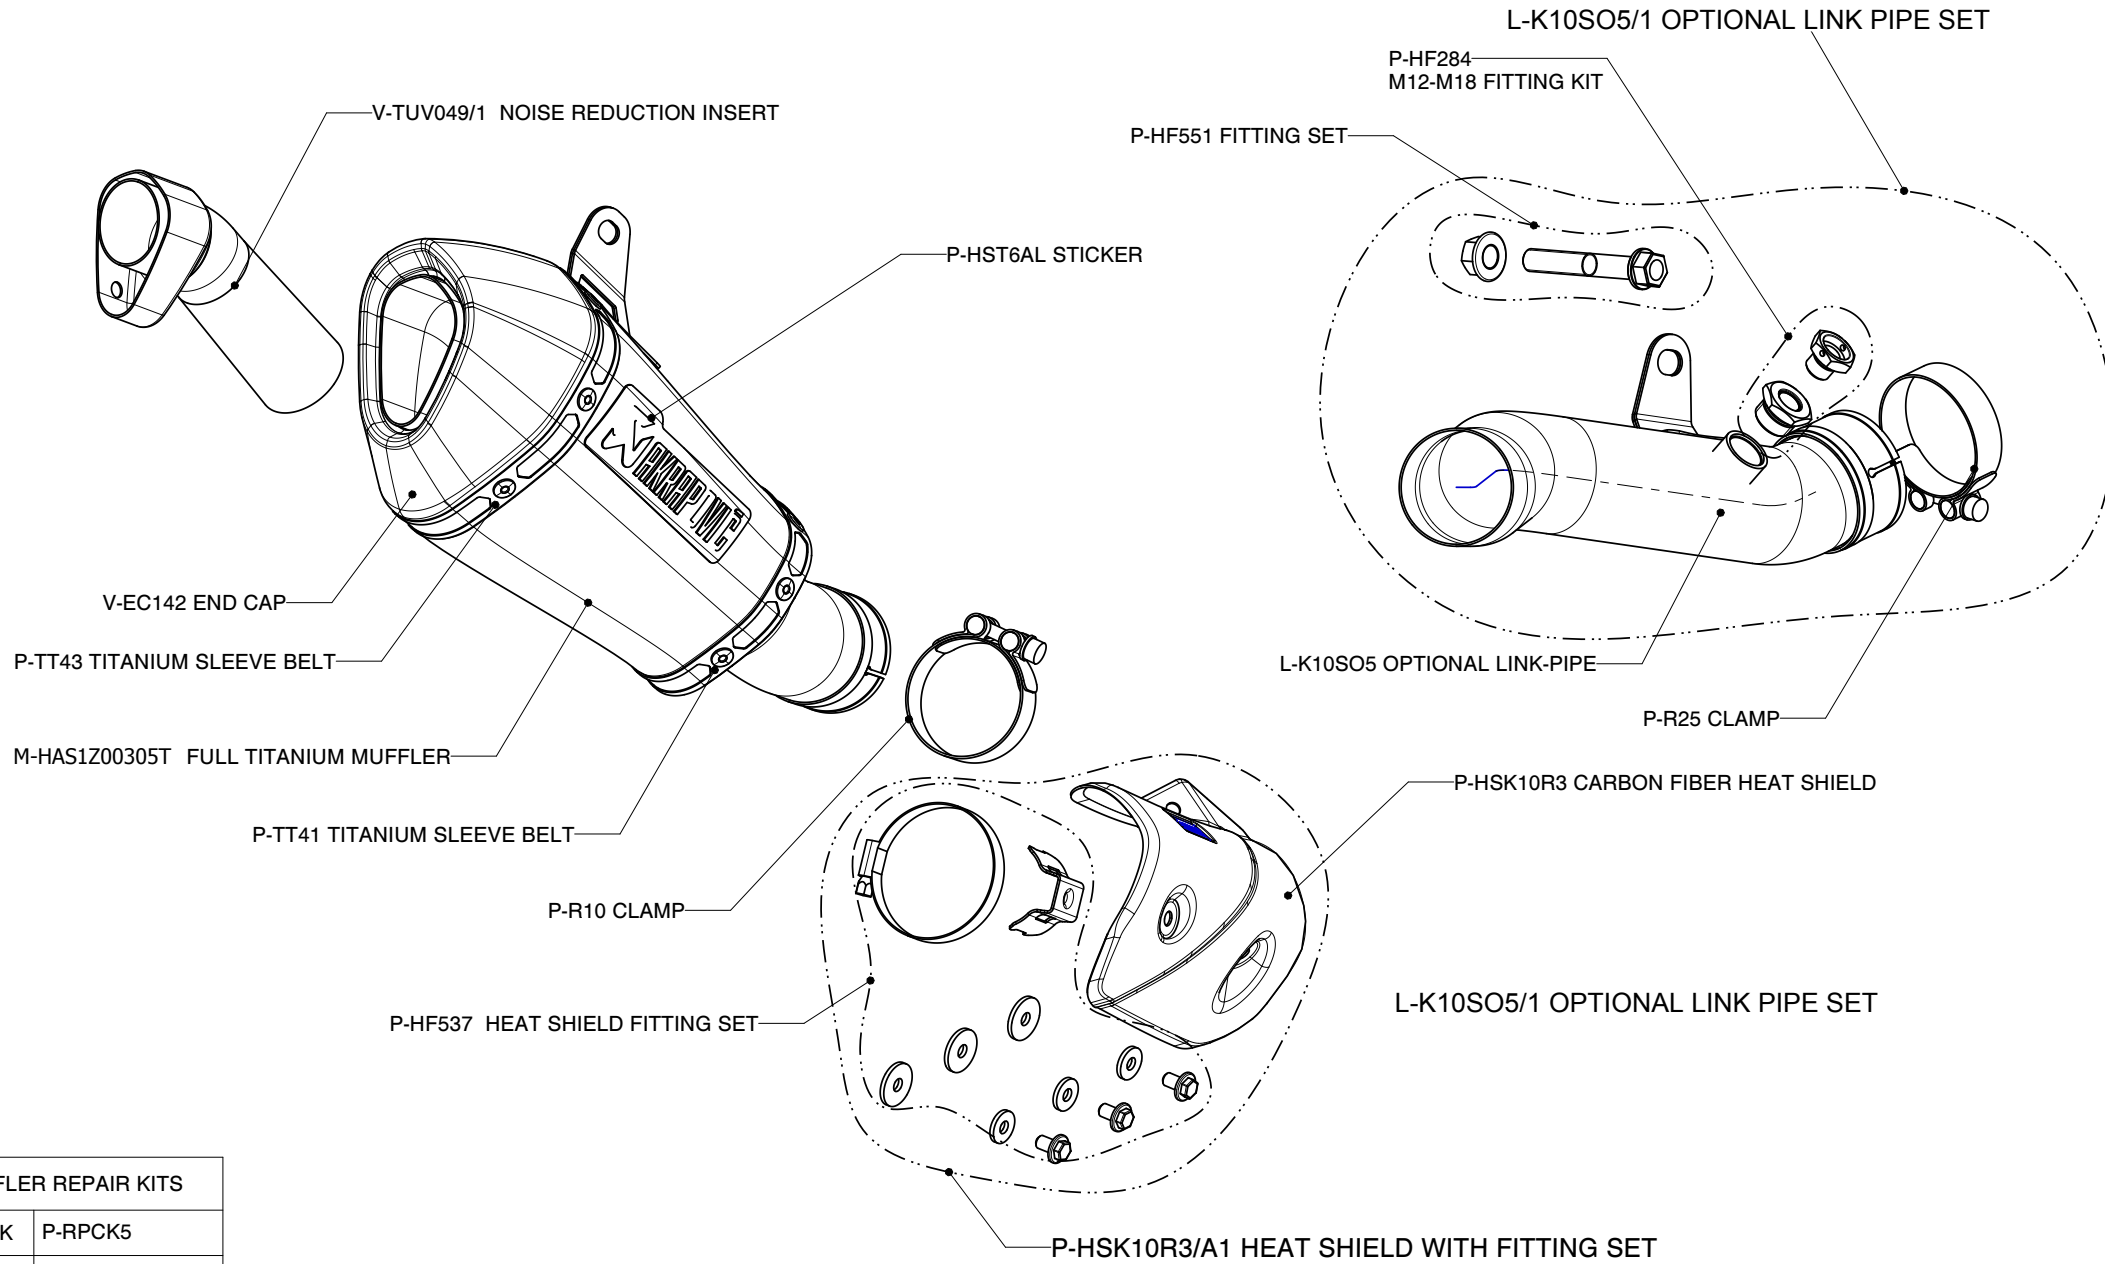

Kawasaki ZX-10R/ SLIP-ON exhaust system / EC Type approval
Product code: S-K10SO7T-HASZ

WARNING! IN CASE OF COMBINATION WITH OPTIONAL LINK PIPE, MUFFLER EC TYPE APPROVAL IS NOT VALID!
WARNING! IN CASE OF COMBINATION WITH OPTIONAL LINK PIPE, THE HEAT SHIELD CANNOT BE MOUNTED!

MUFFLER REPAIR KITS	
REPACK	P-RPCK5
SLEEVE	P-RKS307ASZ19